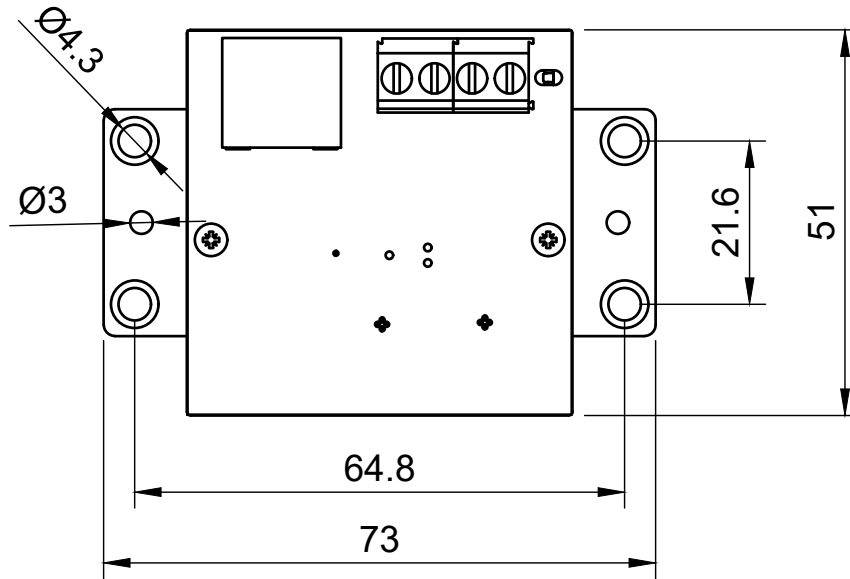

Title			ETH10-2wire-A-SET		
Created by		Created date			
ATTE Power		17.10.2025			
Document type		Sheet	Scale		
TECHNICAL DRAWING		1/2	1:1		

Title ETH10-2wire-A-SET		
Created by ATTE Power	Created date 17.10.2025	
Document type TECHNICAL DRAWING	Sheet 2/2	Scale 1:1