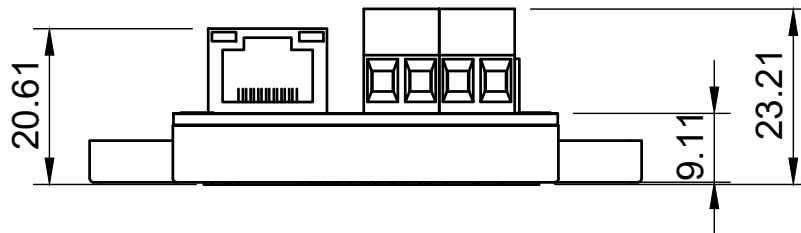

Title			ETH10-2wire-A-SET		
Created by		Created date			
ATTE Power		17.10.2025			
Document type		Sheet	Scale		
TECHNICAL DRAWING		1/2	1:1		

Title ETH10-2wire-A-SET		
Created by ATTE Power	Created date 17.10.2025	
Document type TECHNICAL DRAWING	Sheet 2/2	Scale 1:1