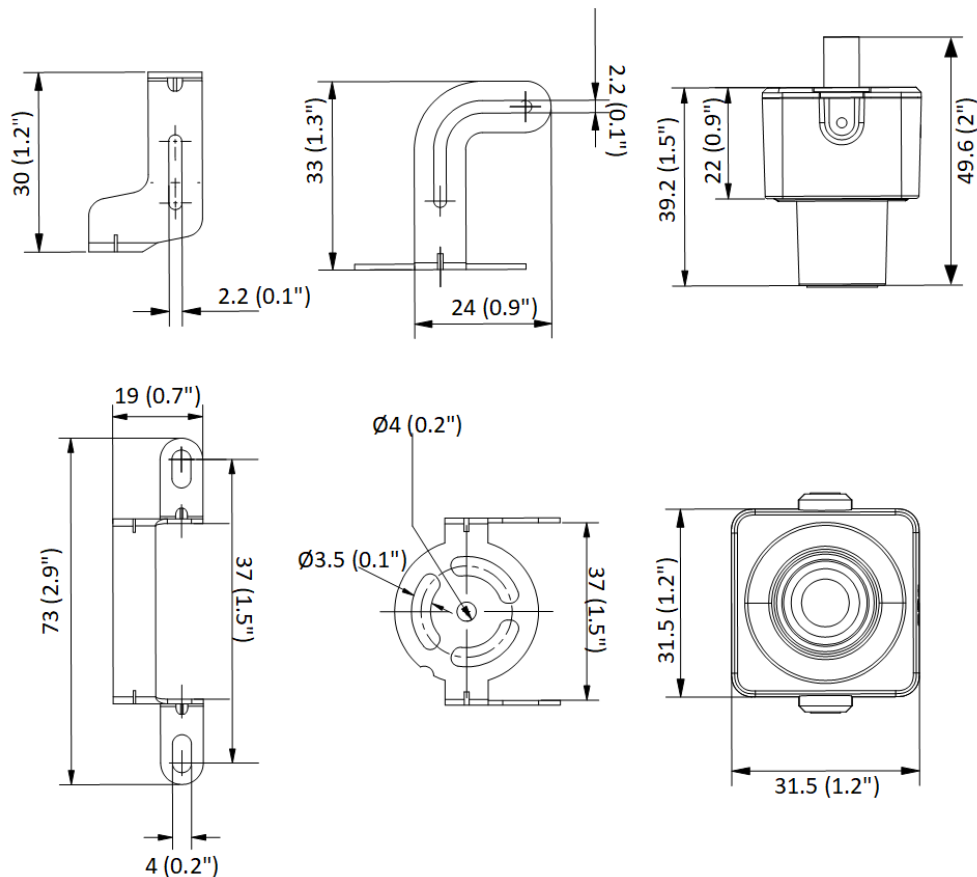

▪ Available Model

DS-2CD2D25G1/M-D/NF (2.8/4 mm)

▪ Dimension

Unit: mm (inch)

Distributed by

**HIKVISION®****Headquarters**

No.555 Qianmo Road, Binjiang District,
Hangzhou 310051, China
T +86-571-8807-5998
overseasbusiness@hikvision.com