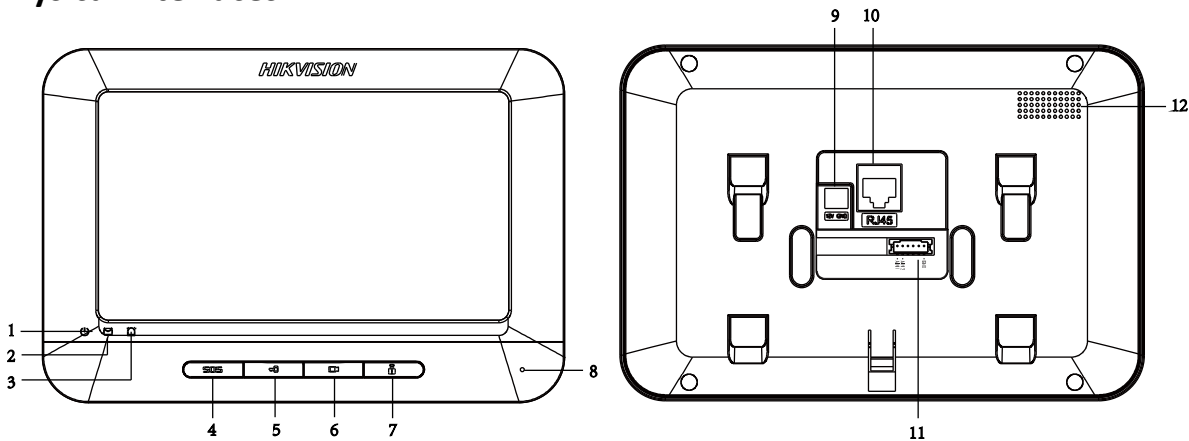

Typical Application

Specifications

Model		DS-KH6210(L)
System parameters	Processor	High-Performance Embedded SOC Processor
	Operation system	Embedded Linux Operation System
Display parameters	Display screen	7-Inch Colorful TFT LCD
	Display resolution	800 × 480
	Operation method	Physical Button
	Operation interface	Flattened UI Operation Interface
Audio parameters	Audio input	Built-in Omnidirectional Microphone
	Audio output	Built-in Loudspeaker
	Audio compression standard	G.711 U
	Audio compression rate	64 Kbps
	Audio quality	Noise Suppression and Echo Cancellation
Network parameters	Ethernet	10M/100M Self-Adaptive Ethernet
	Network protocol	TCP/IP, SNMP, SIP, RTSP
Alarm parameters	Alarm input	2-ch Alarm Input Sensor
Device interfaces	Network interface	1 RJ-45 10/100 Mbps Self-Adaptive Ethernet Interface
General	Power supply	24 VDC, Power Over Network Cable (DS-KAD606, DS-KAD612)
		12 VDC
	Power consumption	≤10 W
	Working temperature	-10° C to + 55° C (14° F to 131° F)
	Working humidity	10% to 90%
	Dimensions (L × W × H)	195.8 mm × 132.8 mm × 17.5 mm (7.7" × 5.2" × 0.7")
	Certification	FCC, IC, CE, C-TICK, ROHS, REACH, WEEE

Available Model

DS-KH6210(L)

Physical Interfaces

Index	Description		Index	Description	
1	Power Supply Indicator		7	Management Center Key (hold down)	Confirm key (press)
2	Information Indicator		8	Microphone	
3	Alarm Indicator		9	12 VDC Power Supply	
4	SOS Key (hold down)	Return Key (press)	10	Network Interface	
5	Unlock Key (hold down)	Direction Keys ▲ and ◀ (press)	11	Terminals and Interfaces of Cables	
6	Live View Key (hold down)	Direction keys ▼ and ▶ (press)	12	Loudspeaker	