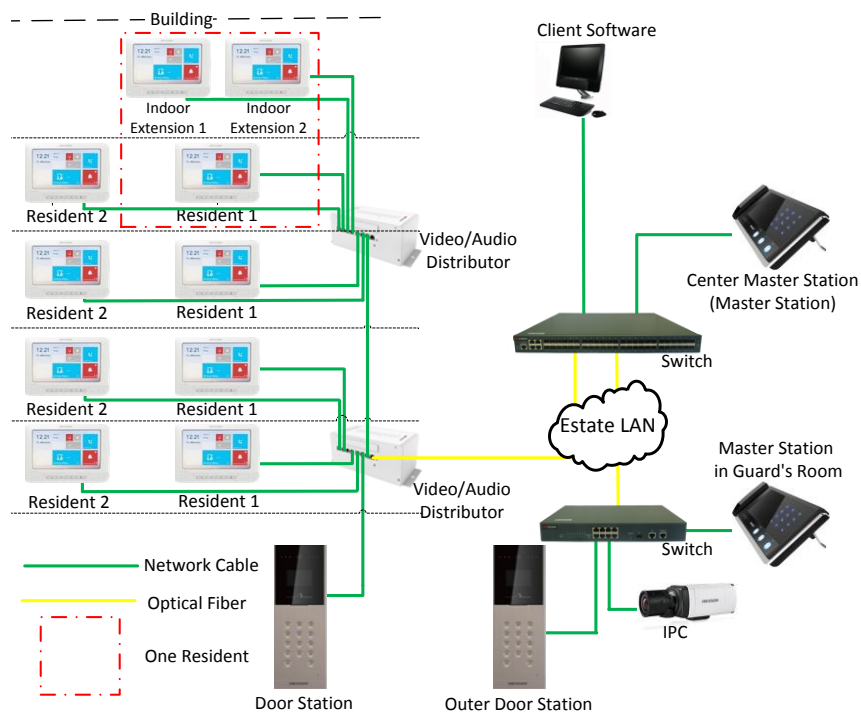

DS-KH6210(L) Video Intercom Indoor Station

Key Features

- Video intercom function
- Remote unlocking function
- Resident-to-resident video call
- Live view of HD video
- Voice message function
- Auto-respond and no disturbing mode
- Noise suppression and echo cancellation
- 2-ch zone alarm and SOS calling function
- Physical buttons operation
- Community notice
- Convenient installation with the bracket, batch configuration, and power over video/audio distributor (DS-KAD606, DS-KAD612)

Typical Application

Specifications

Model		DS-KH6210(L)
System parameters	Processor	High-Performance Embedded SOC Processor
	Operation system	Embedded Linux Operation System
Display parameters	Display screen	7-Inch Colorful TFT LCD
	Display resolution	800 × 480
	Operation method	Physical Button
	Operation interface	Flattened UI Operation Interface
Audio parameters	Audio input	Built-in Omnidirectional Microphone
	Audio output	Built-in Loudspeaker
	Audio compression standard	G.711 U
	Audio compression rate	64 Kbps
	Audio quality	Noise Suppression and Echo Cancellation
Network parameters	Ethernet	10M/100M Self-Adaptive Ethernet
	Network protocol	TCP/IP, SNMP, SIP, RTSP
Alarm parameters	Alarm input	2-ch Alarm Input Sensor
Device interfaces	Network interface	1 RJ-45 10/100 Mbps Self-Adaptive Ethernet Interface
General	Power supply	24 VDC, Power Over Network Cable (DS-KAD606, DS-KAD612)
		12 VDC
	Power consumption	≤10 W
	Working temperature	-10° C to + 55° C (14° F to 131° F)
	Working humidity	10% to 90%
	Dimensions (L × W × H)	195.8 mm × 132.8 mm × 17.5 mm (7.7" × 5.2" × 0.7")
	Certification	FCC, IC, CE, C-TICK, ROHS, REACH, WEEE