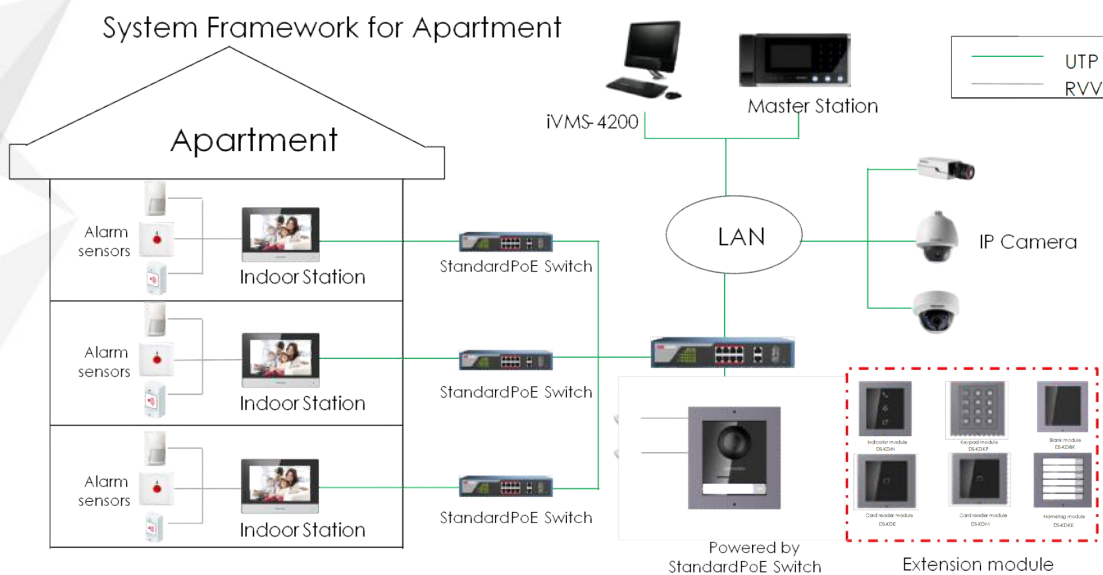

DS-KH6320-WTE1

Video Intercom Indoor Station with 7-Inch Touch Screen

Key Feature

- UI V2.0: User friendly design
- 7-inch colorful touch screen with resolution 1024 × 600
- Standard PoE
- Stores messages and captured pictures in the TF card
- Remote unlocking via the client software or the mobile client
- Views live videos of door stations and linked cameras
- Supports wireless network

Typical Application

Specification

Model		DS-KH6320-WTE1
System	Memory	128 MB
	Flash	32 MB
	Operation system	Embedded Linux operation system
Display	Display screen	7-inch colorful TFT LCD
	Display resolution	1024 × 600
	Operation method	Capacitive touch screen
Audio	Audio input	Built-in omnidirectional microphone
	Audio output	Built-in loudspeaker
	Audio compression standard	G.711 U
	Audio compression rate	64 Kbps
	Audio quality	Noise suppression and echo cancellation
Network	Wired network	10/100 Mbps self-adaptive network
	Wireless network	Wi-Fi 802.11b/g/n
	Network protocol	TCP/IP、SIP、RTSP
	Network interface	1 RJ-45 10/100 Mbps self-adaptive
	Alarm input	8-ch alarm inputs
	Relay output	2
	TF card	Max to 32 G, SD 2.0 or lower version
	RS-485	1
General	Power supply	IEEE802.3af, standard PoE
		12 VDC/1 A
	Power consumption	≤ 6 W
	Working temperature	-10 °C to 55 °C (14 °F to 131 °F)
	Working humidity	10% to 90%
Dimensions (W × H × D)		200 mm × 140 mm × 15.1 mm (7.9" × 5.5" × 0.6")