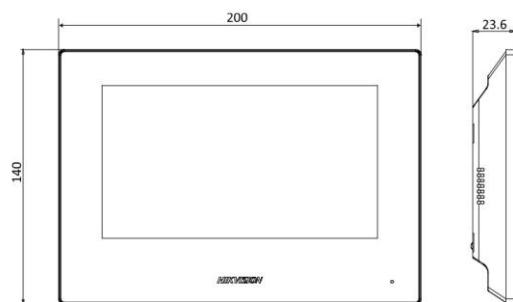

Wi-Fi standard	Wi-Fi 802.11 b/g/n
Bluetooth version	/
3G/4G standard	/
3G/4G standard	/
Zigbee	/
Zigbee	/
Device interfaces	
Alarm input	8-ch alarm inputs
TAMPER	/
RS-485	1
USB	/
TF card	Max to 128 G, SD 2.0 or lower version
Alarm output	2 relays (30 V Max.)
Two-wire interface	IP 1
General	
Button	0
Installation	Surface mounting
Indicator	0
Weight	327 g
Protective level	/
Power supply method	Two-wire
Working temperature	-10 ° C to 50 ° C (14 ° F to 122 ° F)
Working humidity	10% to 90% (no-condensing)
Dimensions	200 mm × 140 mm × 23.6 mm (7.87" × 5.51" × 0.93")
Battery	/
Power supply	Powered by KAD704Y or KAD706Y series distributor
Application environment	Indoor
Power consumption	≤ 4 W
Language	English, French, Portuguese (Brazil), Spanish, Russian, German, Italian, Polish, Arabic, Turkish, Vietnamese, Hungarian, Dutch, Romanian, Czech, Bulgarian, Ukrainian, Croatian, Serbian, Greek, Portuguese, Slovak

Dimension

unit: mm

Accessory

Include

DS-KAD706Y-P Two wire controllers

Optional

DS-KABH6320-T Indoor Station Table Bracket

Available Model

DS-KH6320Y-WTE2