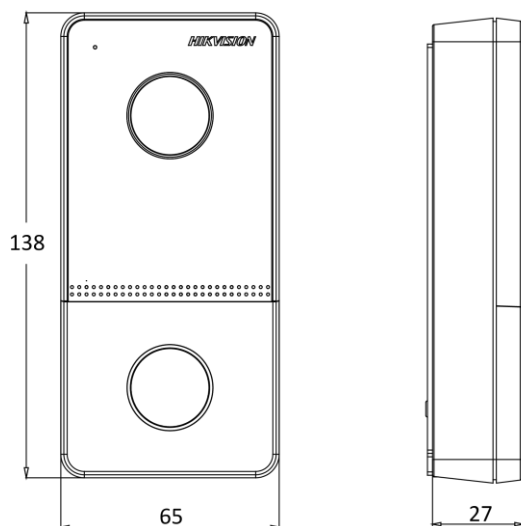

## Specification

System parameters	
Operating system	Embedded Linux operation system
ROM	32M
RAM	256 M
CPU	Embedded processor
Display parameters	
Screen size	/
Operation method	/
Type	/
Resolution	/
Video parameters	
Lens	1
Resolution	Main stream: 1920 × 1080p, 720p Sub stream: 704 × 576
FOV	Horizontal: 131° Vertical: 78°
WDR	True WDR
Supplement light	IR supplement

Video compression standard	H.264
Audio parameters	
Audio compression standard	G.711 U
Audio input	Built-in omnidirectional microphone
Audio output	Built-in loudspeaker
Audio compression bitrate	64 Kbps
Audio quality	Noise suppression and echo cancellation
Volume adjustment	Adjustable
Capacity	
User capacity	2000
Face capacity	/
Card capacity	10000
Network parameters	
Communication protocol	TCP/IP, RSTP
Wired network	10/100 Mbps self-adaptive Ethernet
Wi-Fi standard	/
Bluetooth version	/
3G/4G standard	/
Device interfaces	
Alarm input	4
Network interface	1

TAMPER	1
Exit button	1
RS-485	1
USB	0
Wiegand	0
TF card	0
Alarm output	0
Lock control	1
Door contact input	1
Power interface	1
<b>General</b>	
Button	1
Installation	Surface mounting
Indicator	2
Weight	190g
Protective level	IP65
Working temperature	-40° C to +55° C (-40° F to 131° F)
Working humidity	10% to 95%
Dimensions	138 mm × 65 mm × 27 mm
Battery	/
Application environment	Outdoor
Power consumption	< 10 W
Language	English, French, Portuguese (Brazil), Spanish, Russian, German, Italian, Polish, Arabic, Turkish, Vietnamese, Hungarian, Dutch, Romanian, Czech, Bulgarian, Ukrainian, Croatian, Serbian

## Dimension

Unit:mm