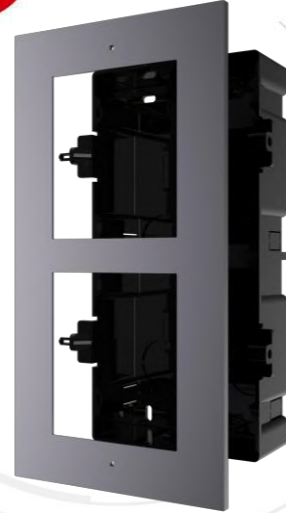

### Key Feature

- Contains gang box, cover, screws, connecting lines, etc.
- Adapts to two-module flush mounting

## Specification

Parameter \ Model	DS-KD-ACF2	
	Cover	Gang Box
Material	Aviation Aluminum	Plastic
Working temperature	-40° C to +60° C (-40° F to 140° F)	
Working humidity	10% to 95%	
Dimension (L x W x D)	236 x 124 x 4 mm (9.29" x 4.88" x 0.16")]	237 x 134 x 56 mm (9.33" x 5.27" x 2.20")