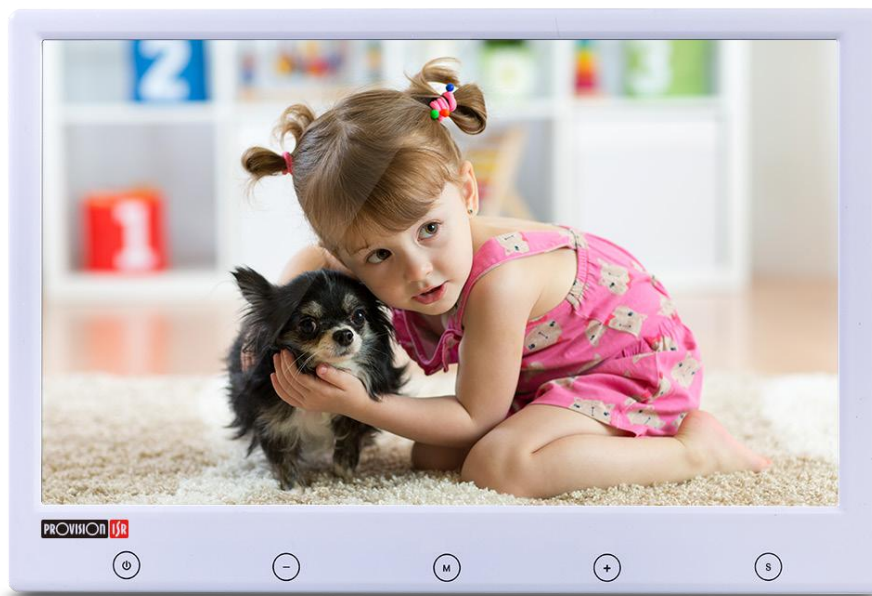

Surveillance Monitors

Provision-ISR's exceptionally durable monitors are ideal for private home monitoring needs 24 hours a day, 7 days a week – featuring professional displays and brilliant image clarity.

The high performance, long-term reliability, and flexible connectivity make our security monitors better meet the diverse necessities of any CCTV monitoring environment.

Now you can see!

PR-IPS7-W

Screen Size	7" TFT Screen
Resolution	1024x600
TV System	PAL / NTSC
Power Supply	DC 12V, 1A
Video Input	1VP-P, 75Ohm
Inputs	AV1, AV2, VGA, HDMI, Power
Work Temperature	-10°C ~ 60°C
Viewing Angle	85° (All Directions)
Contrast Ratio	300:1
Brightness	320CD/m2
Weight	0.80Kg
Dimension	177W x 117H x 15D mm