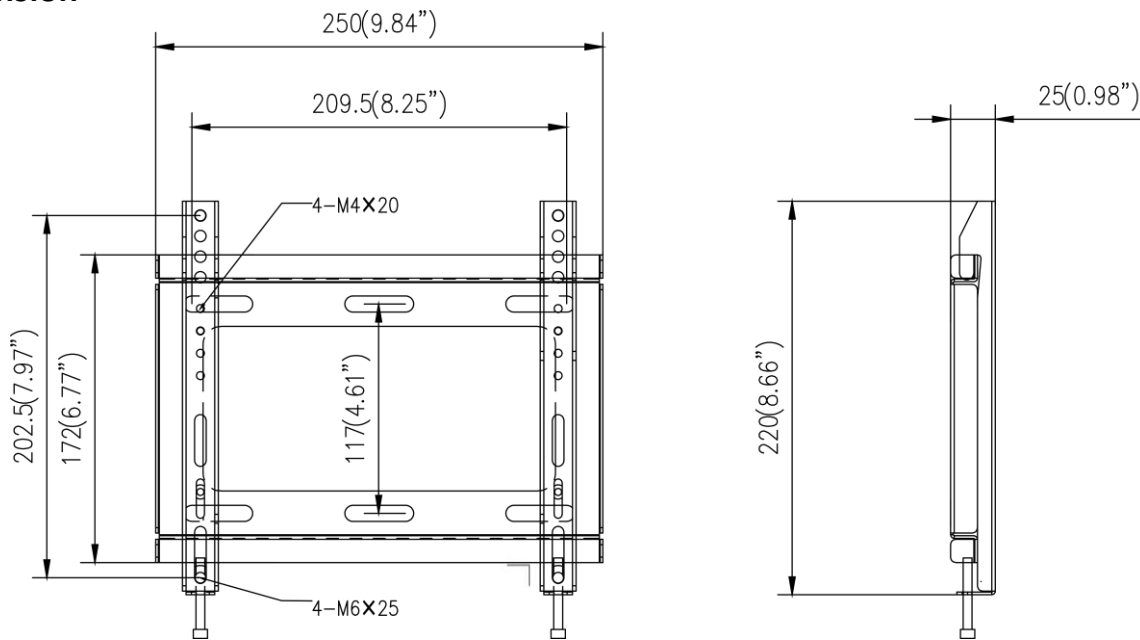

DS-DM1940W
LCD Monitor Base Bracket

- Solid steel structure, preventing screen bending or twisting
- Cold-rolled steel plate (SPCC)
- Quick and easy installation

▪ Specification

Model	DS-DM1940W
Color	Black
Material	Cold-rolled steel plate (SPCC)
Dimension (W × H × D)	250 mm × 220 mm × 25mm (9.84" × 8.66" × 0.98")
VESA	200 (H) mm × 200 (V) mm
Net Weight	0.75 ± 0.5 Kg (1.65 ± 1.1 lb)
Gross Weight	0.83 ± 0.5 Kg (1.83 ± 1.1 lb)

▪ Dimension

Distributed by

▪ Available Model

DS-DM1940W

HIKVISION

Headquarters

No.555 Qianmo Road, Binjiang District,
Hangzhou 310051, China
T +86-571-8807-5998
overseasbusiness@hikvision.com

Hikvision USA
T +1-909-895-0400
sales.usa@hikvision.com