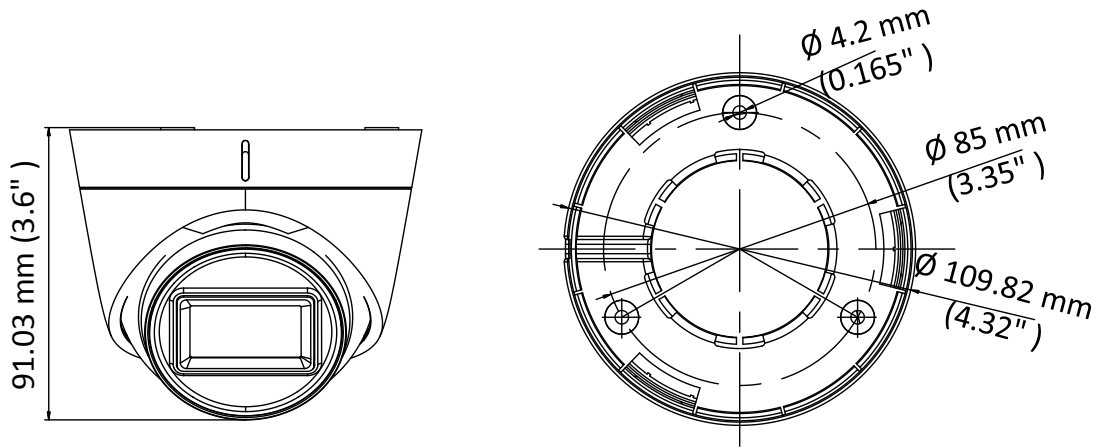

Order Model

DS-2CE78U7T-IT3F

Dimension