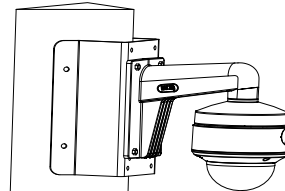

Order Model

DS-2CE59H8T-AVPIT3ZF

Dimension

Accessory

DS-1273ZJ-140
Wall Mount

DS-1273ZJ-140B
Wall Mount

DS-1275ZJ-SUS
Vertical Pole Mount

DS-1241ZJ
In-ceiling Mount