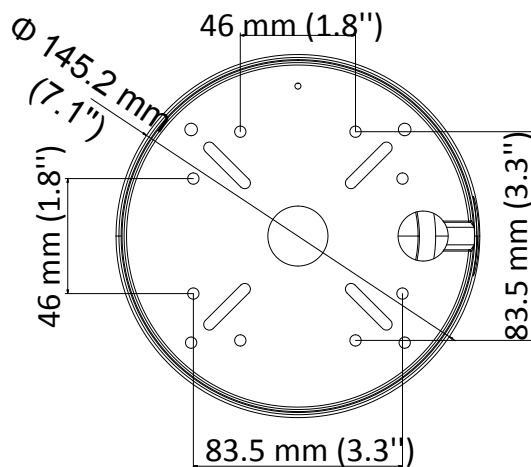

Order Model

DS-2CE59H8T-AVPIT3ZF

Dimension