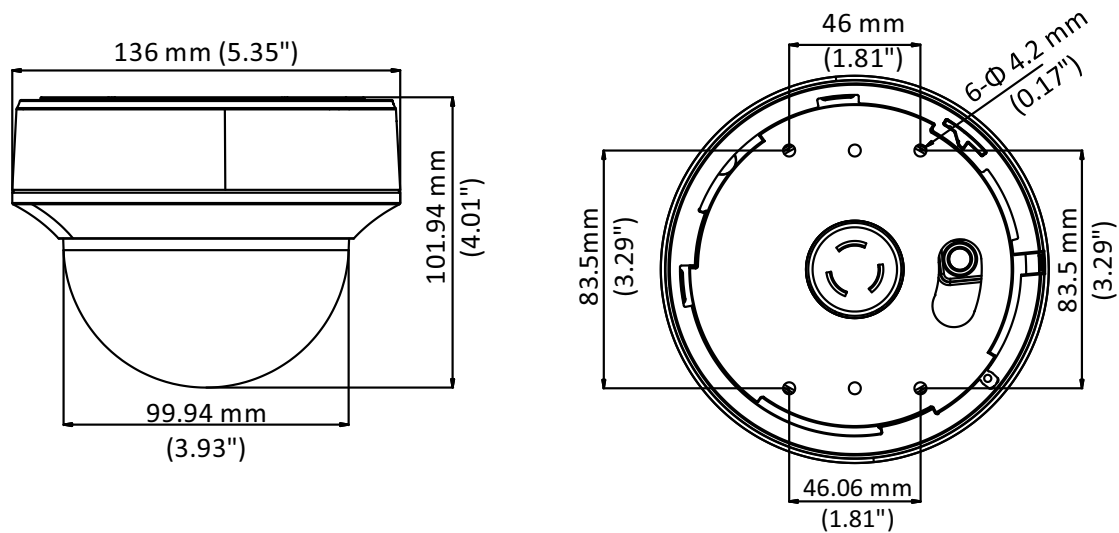

## Specification

<b>Camera</b>	
Image Sensor	2.0 megapixel progressive scan CMOS
Signal System	PAL/NTSC
Effective Resolution	1920 (H) × 1080 (V)
Frame Rate	PAL: 1080p@25fps NTSC: 1080p@30fps
Min. Illumination	0.003 Lux@(F1.2, AGC ON), 0 Lux with IR
Shutter Time	PAL: 1/25 s to 1/50,000 s NTSC: 1/30 s to 1/50,000 s
Slow Shutter	Max.: 30 times
Lens	2.8 mm to 12 mm
Horizontal Field of View	32.1° to 98°
Lens Mount	Φ14
Day & Night	IR cut filter
Angle Adjustment	Pan: 0° to 340°, Tilt: 0° to 75°, Rotate: 0° to 355°
Synchronization	Internal synchronization
WDR	> 120 dB
<b>Menu</b>	
AGC	Support
Day/Night Mode	Auto/Color/BW (White & Black)
White Balance	ATW/AWC-SET/MANUAL
Privacy Mask	ON/OFF, 8 programmable privacy masks
Motion	4 programmable motion areas
Backlight Compensation	WDR/BLC/HLC/OFF
2D & 3D DNR	ON/OFF
Voltage Detection	Support
Functions	Defog, Mirror, Defective Pixel Correction, Sharpness, Camera Title
Scene	Indoor/outdoor/indoor1/low light
<b>Interface</b>	
Video Output	1 HD analog output/1 Vp-p composite output (75Ω/BNC)
Alarm	1 alarm in/out
<b>General</b>	
Operating Conditions	-40° C to 60° C (-40° F to 140° F), humidity: 90% or less (no condensation)
Power Supply	24 V AC/12 V DC ±30%/PoC.at
Power Consumption	Max.: 6 W
IR Distance	Up to 40 m
Communication	Up the coax, Protocol: HIKVISION-C
Dimensions	Φ 136 mm × 101.9 mm (5.35" × 4.01")
Weight	Approx. 800 g (1.76 lb.)

## Dimensions