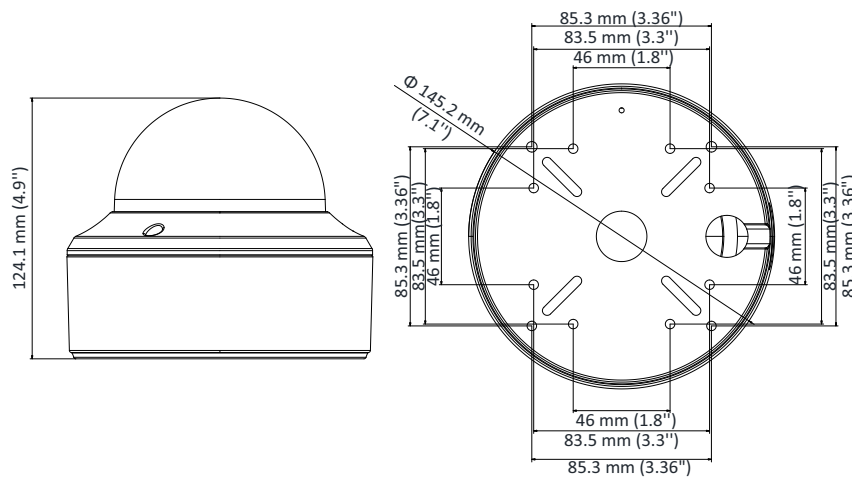

Order Model

DS-2CC52D9T-AVPIT3ZE

* PoC function is only available when cooperating with DS-1TPXXX.

Dimensions