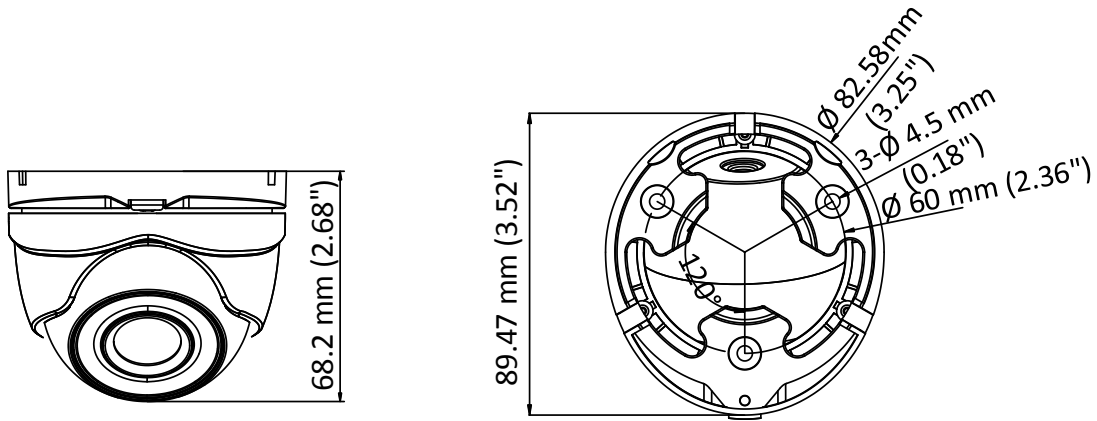

Order Model

DS-2CE56D8T-ITME.

Dimension

Accessory

Distributed by

Headquarters

No.555 Qianmo Road, Binjiang District,
Hangzhou 310051, China
T +86-571-8807-5998
overseasbusiness@hikvision.com

Hikvision USA
T +1-909-895-0400
sales.usa@hikvision.com

Hikvision Australia
T +61-2-8599-4233
salesau@hikvision.com

Hikvision India
T +91-22-28469900
sales@pramahikvision.com

Hikvision Canada
T +1-866-200-6690
sales.canada@hikvision.com

Hikvision Thailand
T +662-275-9949
sales.thailand@hikvision.com

Hikvision Europe
T +31-23-5542770
sales.eu@hikvision.com

Hikvision Italy
T +39-0438-6902
info.it@hikvision.com

Hikvision Brazil
T +55 11 3318-0050
Latam.support@hikvision.com

Hikvision Turkey
T +90 [216]521 7070- 7074
sales.tr@hikvision.com

Hikvision Malaysia
T +601-7652-2413
sales.my@hikvision.com

Hikvision UK & Ireland
T +01628-902140
sales.uk@hikvision.com

Hikvision South Africa
Tel: +27 (10) 0351172
sale.africa@hikvision.com

Hikvision France
T +33(0)1-85-330-450
info.fr@hikvision.com

Hikvision Kazakhstan
T +7-727-9730667
nikia.panfilov@hikvision.ru

Hikvision Vietnam
T +84-974270888
sales.vt@hikvision.com

Hikvision UAE
T +971-4-4432090
salesme@hikvision.com

Hikvision Singapore
T +65-6684-4718
sg@hikvision.com

Hikvision Spain
T +34-91-737-16-55
info.es@hikvision.com

Hikvision Tashkent
T +99-87-1238-9438
uzb@hikvision.ru

Hikvision Hong Kong
T +852-2151-1761
info.hk@hikvision.com

Hikvision Russia
T +7-495-669-67-99
sateru@hikvision.com

Hikvision Korea
T +82-(0)31-731-8817
sales.korea@hikvision.com

Hikvision Poland
T +48-22-460-01-50
info.pl@hikvision.com

Hikvision Indonesia
T +62-21-2933759
Sales.Indonesia@hikvision.com

Hikvision Colombia
sales.colombia@hikvision.com