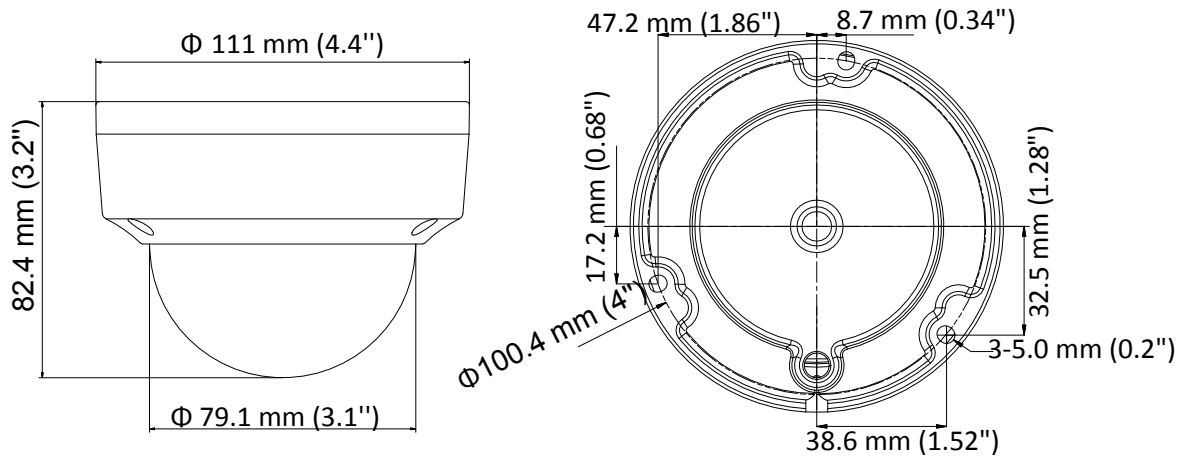

Order Model

DS-2CE56D8T-VPITE

Dimension