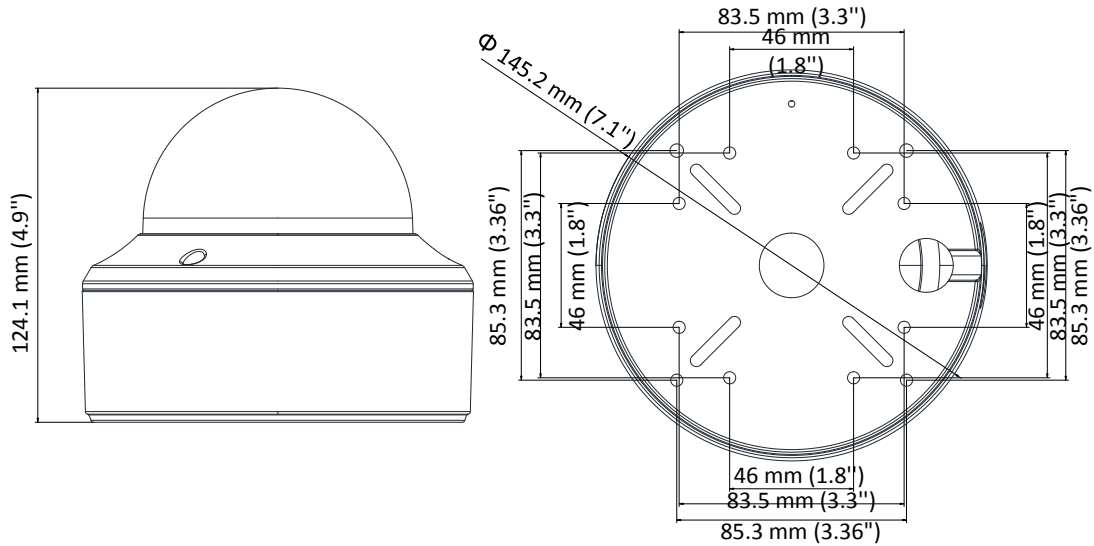

## Specification

<b>Camera</b>	
Image Sensor	2 MP CMOS
Signal System	PAL/NTSC
Resolution	1920 (H) × 1080 (V)
Frame Rate	PAL: 1080p@25fps NTSC: 1080p@30fps
Min. Illumination	Color: 0.003 Lux @ (F1.2, AGC ON), 0 Lux with IR
Shutter Time	PAL: 1/25 s to 1/50, 000 s NTSC: 1/30 s to 1/50, 000 s
Slow Shutter	MAX. 16 times
Lens	2.7 mm to 13.5 mm motorized, auto focus
Horizontal Field of View	103° to 32.1°
Lens Mount	Φ14
Day & Night	ICR
WDR (Wide Dynamic Range)	≥ 130 dB
Angle Adjustment	Pan: 0° to 355°, Tilt: 0° to 75°, Rotate: 0° to 355°
<b>Menu</b>	
Image Mode	STD/HIGH-SAT
AGC	Yes
Day/Night Mode	Auto/Color/BW (Black and White)
White Balance	Auto/Manual
AE (Auto Exposure) Mode	WDR/BLC/HLC/Global
Privacy Mask	4 programmable privacy masks
Motion Detection	4 programmable motion areas
NR (Noise Reduction)	3D DNR/2D DNR
Language	English
Functions	Brightness, Sharpness, Mirror, Smart IR
<b>Interface</b>	
Video Output	Switchable TVI/AHD/CVI/CVBS
<b>General</b>	
Operating Conditions	-40 °C to 60 °C (-40 °F to 140 °F), humidity: 90% or less (non-condensing)
Power Supply	12 VDC ±25%, 24 VAC±25% <i>*You are recommended to use one power adapter to supply the power for one camera.</i>
Power Consumption	Max. 5.8W, -A: Max. 7.5W
Ingress Protection	IK10
Material	Metal
IR Range	Up to 60 m
Communication	HIKVISION-C
Dimensions	Φ 145.2 mm × 124.1 mm ( Φ 7.1" × 4.9")
Weight	Approx. 610 g (1.34 lb.), -A: Approx. 640 g (1.41 lb.)

## Dimension

Distributed by