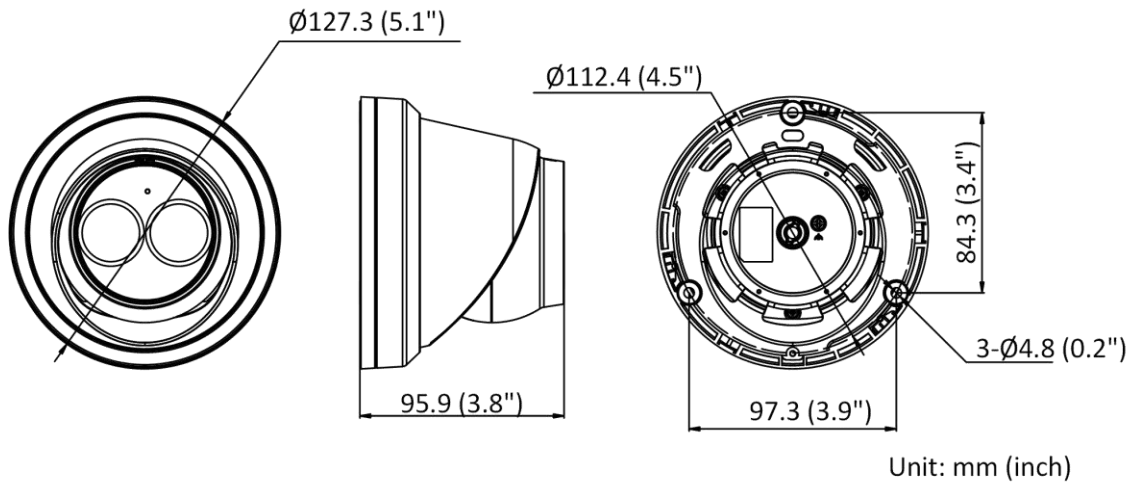

▪ **Dimension**

▪ **Accessory**

▪ **Optional**

DS-1271ZJ-130-TRL Pendant Mount	DS-1276ZJ-SUS (Black) Corner Mount	DS-1281ZJ-M (Black) Inclined Ceiling Mount	DS-1275ZJ-SUS Vertical Pole Mount	DS-1271ZJ-130-TRL (Black) Pendant Mount
DS-1280ZJ-DM8 (Black) Junction Box	DS-1281ZJ-M Inclined ceiling mount	DS-1273ZJ-130B-TRL Wall mount	DS-1276ZJ-SUS Corner mount	DS-1275ZJ-SUS (Black) Vertical Pole Mount
DS-1273ZJ-130-TRL (Black) Wall Mount	DS-1280ZJ-DM8 Junction box	DS-1273ZJ-130-TRL Wall mount