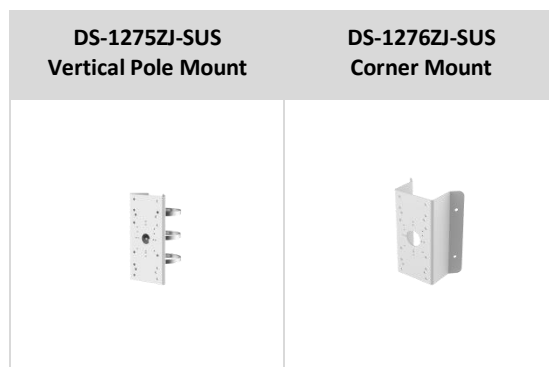

*Please choose accessories of the same color as the camera.

Headquarters

No.555 Qianmo Road, Binjiang District,
Hangzhou 310051, China
T +86-571-8807-5998
www.hikvision.com

Follow us on social media to get the latest product and solution information.

Hikvision

HikvisionHQ

HikvisionHQ

Hikvision_Global

Hikvision
Corporate Channel

hikvisionhq