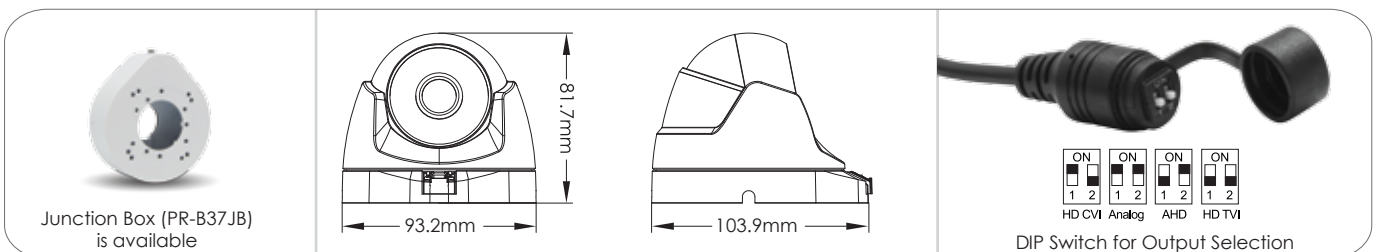

# HD ANALOG IR DOME CAMERA FIXED LENS

DI-340AHD36+

<b>MODEL</b>	<b>DI-340AHD36+</b>
Image Sensor	1/3" 4MP Sensor
Effective Pixels	2688(H)×1520(V)
Scanning System	Progressive
Resolution	Digital: 2560x1440
Min. Illumination	0.01Lux (0 Lux with IR on)
Day & Night	True Day&Night (ICR)
IR LED	2 LED Array (20m)
OSD Menu	Available via CoC Only
CoC Support	Yes
Day & Night Mode	EXT, Color, B&W, Auto
Backlight Compensation	Off / BLC
S/N Ratio	≥50dB (AGC Off)
White Balance	ATW, Manual
Noise Reduce	2D-DNR
Video Output	AHD / CVI / TVI / CVBS (Signal Selectable via DIP Switch on cable)
Defog	Not Available
Privacy Mask	Not Available
Motion Detection	Not Available
D-Effect	Mirror
Lens	3.6mm
Power	DC12V±10%, ~280mA
Operation Temp.	-30°C~+50°C
Waterproof	IP66
Dimension	104*82*93.2mm
Net weight	270g

## Main Features:

- Sensor: 1/3", 4 Mega-Pixel
- Selectable Output: 4MP AHD / CVI / TVI / CVBS
- Lens: 3.6mm Mega-Pixel Fixed
- True Day & Night – ICR
- IR Range: 20m (2 Array LED)
- IP66
- CoC Support
- Weight: 270g
- Power: DC 12V, ~280mA

Junction Box (PR-B37JB) is available

DIP Switch for Output Selection