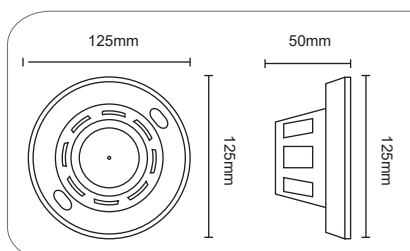

AHD HIDDEN CAMERA DUMMY SMOKE DETECTOR HOUSING

DS-392AHD37

MODEL	DS-392AHD37
Image Sensor	1/3" Sony 2MP Sensor
Effective Pixels	1984(H)×1225(V)
Scanning System	Progressive
Resolution	Digital:1920x1080, Analog:960H
Min. Illumination	0.01Lux
Day & Night	Yes
IR LED	Not Available
OSD Menu	Available(11 Languages, AHD/CVBS Output Selectable)
CoC Support	Yes
Day & Night Mode	EXT, Color, B&W, Auto
Backlight Compensation	Off/BLC/HSBLC
S/N Ratio	≥72dB (AGC Off)
White Balance	ATW,AWC,Indoor,Outdoor,Manual,AWB
Noise Reduce	3D-DNR For AHD / 2D-DNR For CVBS
Video Output	AHD/CVBS (Signal Selectable from OSD)
Defog	Off/On
Privacy Mask	On/Off (4 Areas)
Motion Detection	On/Off (4 Areas)
D-Effect	Freeze, Mirror, Negative Image
Lens	3.7mm Pinhole Lens
Power	DC12V±10%, ~72mA
Operation Temp.	-10°C~+50°C
Waterproof	No
Dimension	Ø125x50mm
Net weight	85g

Main Features:

Sensor: 1/3" Sony, 2 Mega-Pixel
 Selectable Output - AHD/Analog
 Lens: 3.7mm Pinhole Lens
 Weight: 85g
 Power: DC 12V, ~72mA

OSD Controller