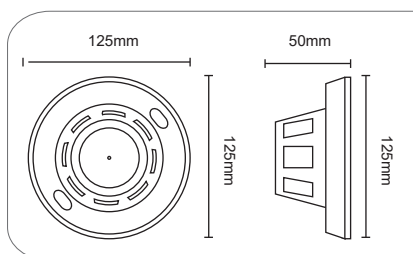

HD ANALOG HIDDEN CAMERA DUMMY SMOKE DETECTOR HOUSING

DS-392AHD37+

MODEL	DS-392AHD37+
Image Sensor	1/3" CMOS
Image Format	16:9
Effective Pixels	1984(H)×1225(V)
Scanning System	Progressive
Resolution	Digital:1920x1080, Analog:960H
Min. Illumination	0.01Lux
Day & Night	Yes
IR LED	Not Available
OSD Menu	Available(11 Languages, AHD/CVBS Output Selectable)
CoC Support	Yes
Day & Night Mode	EXT, Color, B&W, Auto
Backlight Compensation	Off/BLC/HSBLC
S/N Ratio	≥72dB (AGC Off)
White Balance	ATW,AWC,Indoor,Outdoor,Manual,AWB
Noise Reduce	3D-DNR For AHD / CVI / TVI, 2D-DNR For CVBS
Video Output	AHD / CVI / TVI / CVBS (Signal Selectable via DIP Switch on cable)
Defog	Off/On
Privacy Mask	On/Off (4 Areas)
Motion Detection	On/Off (4 Areas)
D-Effect	Freeze, Mirror, Negative Image
Lens (Field of View)	3.7mm Pinhole Lens (78°)
Power	DC12V±10%, ~72mA
Operation Temp.	-10°C~+50°C
Waterproof	No
Dimension	Ø125x50mm
Net weight	85g

Main Features:

Sensor: 1/3" ,2 Mega-Pixel
 Selectable Output: 1080P AHD / CVI / TVI / Analog
 Lens: 3.7mm Pinhole Lens
 Weight: 85g
 Power: DC 12V, ~72mA

DIP Switch for Output Selection