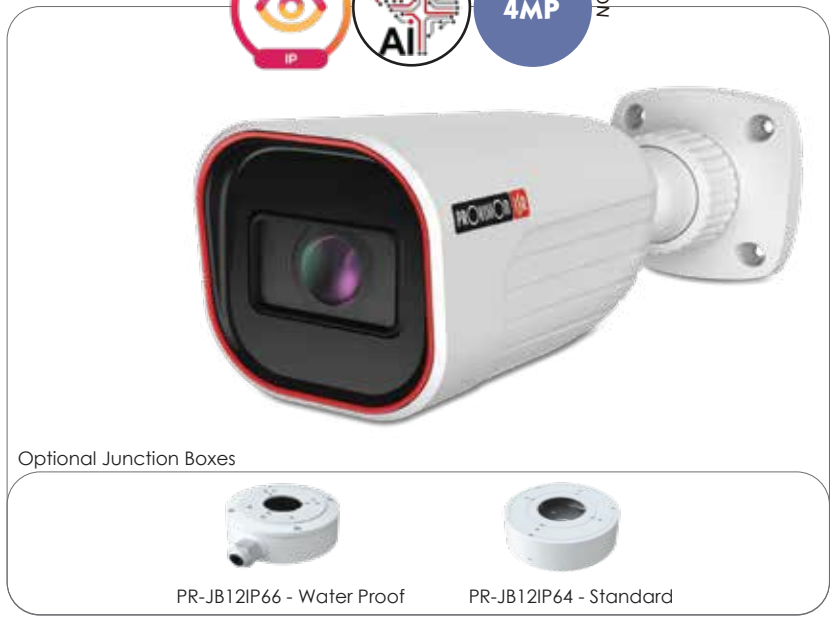

40M IR FIXED LENS BULLET CAMERA

I4-340IPE-36

- | | | | |
|-------------------------------------|--------------------------------------|---------------------|-----------------------|
| 1/2.8" CMOS Sensor | ONVIF | Audio Input | Micro SD Card Support |
| 2 Mega-Pixel | True WDR | 3.6mm Fixed Lens | Technician Port |
| True Day & Night (IR Cut Removable) | 3D Noise Reduction | 40m IR Illumination | |
| H.265 (HEVC) Compression | Motion Detection and Privacy Masking | PoE Support | |
| 0 Lux (IR On) Min. Illumination | AI Analytics (DDA + Face Detection) | IP 67 Protection | |

Specifications

Camera	Video	Model	I4-340IPE-36
		Image Sensor	1/3" CMOS (16:9)
		Effective Pixels	2592X1520
		Electronic Shutter	1/25s ~ 1/100000s
		Frame Rate	1-25/30FPS In Normal Mode. 1-50/60FPS in HFR Mode***
		Day & Night	ICR
	Audio	Min. Illumination	Day: 0.1lux / Night: 0.005lux (@F1.6, AGC On) 0lux with IR on
		Audio compression	G.711A/G.711U
		Communication	One-way Audio
	Image Processing	Image Settings	AWB, AGC Adjustable, Exposure Mode (Auto) Sharpness, Saturation, Brightness & Contrast Adjustable
		Image Enhancement	True WDR (120dB), BLC, HLC, ROI
		Noise Reduction	3D-DNR
		Image Orientation	Mirror/Flip
		Privacy Zone	Yes
		Motion Detection	Yes
Compression	Analytics	Object Detection (Sterile Area, Line Crossing, Object Counting), Face Detection (10 Faces per frame), Camera Tampering	
	Video Compression	H.265S/H.264S*, H.265+/H.264+/H.265/H.264/MJPEG**	
	Resolution	4MP / 2K / 3MP / 2MP / 1MP / D1 / QVGA / CIF	
	Multi-Stream	Master Stream: 4MP(2592x1520) / 2K (2560x1440) / 3MP / 2MP / 1MP Sub-Stream: 1MP/QVGA/D1/CIF Third Stream: QVGA/D1/CIF (1~30fps)	
	Bit rate	64Kbps ~ 7Mbps@H.265 / 64Kbps ~ 8Mbps@H.264	
	Encode Mode	VBR/CBR	
	Image Quality	Five levels under VBR; Free adjustment under CBR	