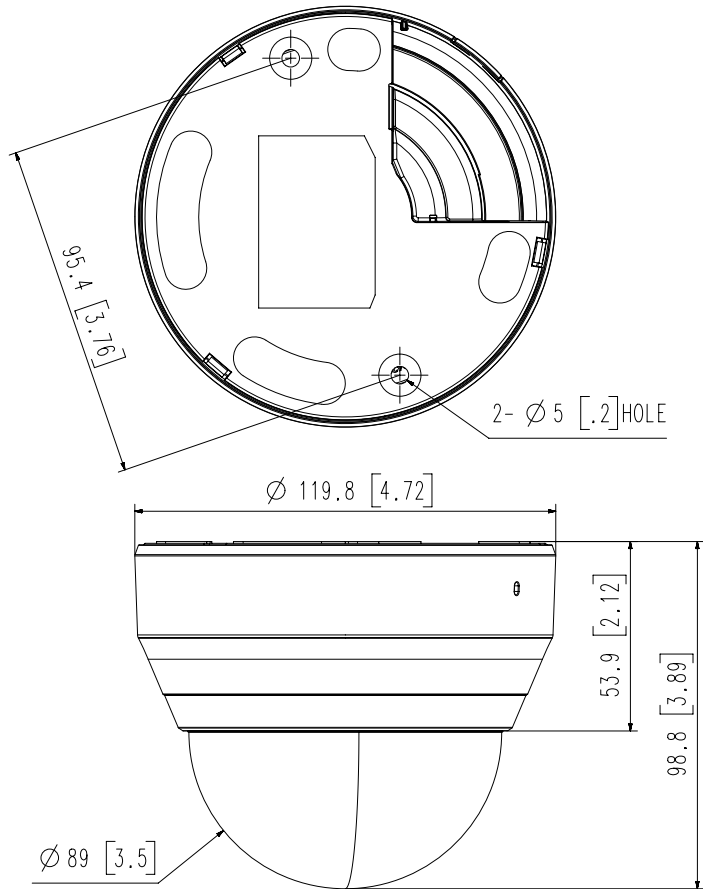

5	QND-7082R	'21.06.03
4	LND-6072R	'19.10.22
3	QND-6072R/6073R/6082R/6083R	'19.10.22
2	LND-6070R/6071R	'19.10.22
1	QND-6070R/6071R/7080R/7081R	'19.10.22
No.	MODEL NAME	DATE
Unit:mm[inch] SCALE:1/1		Hanwha Techwin

© Hanwha Techwin Co.,Ltd. All rights reserved.

A2