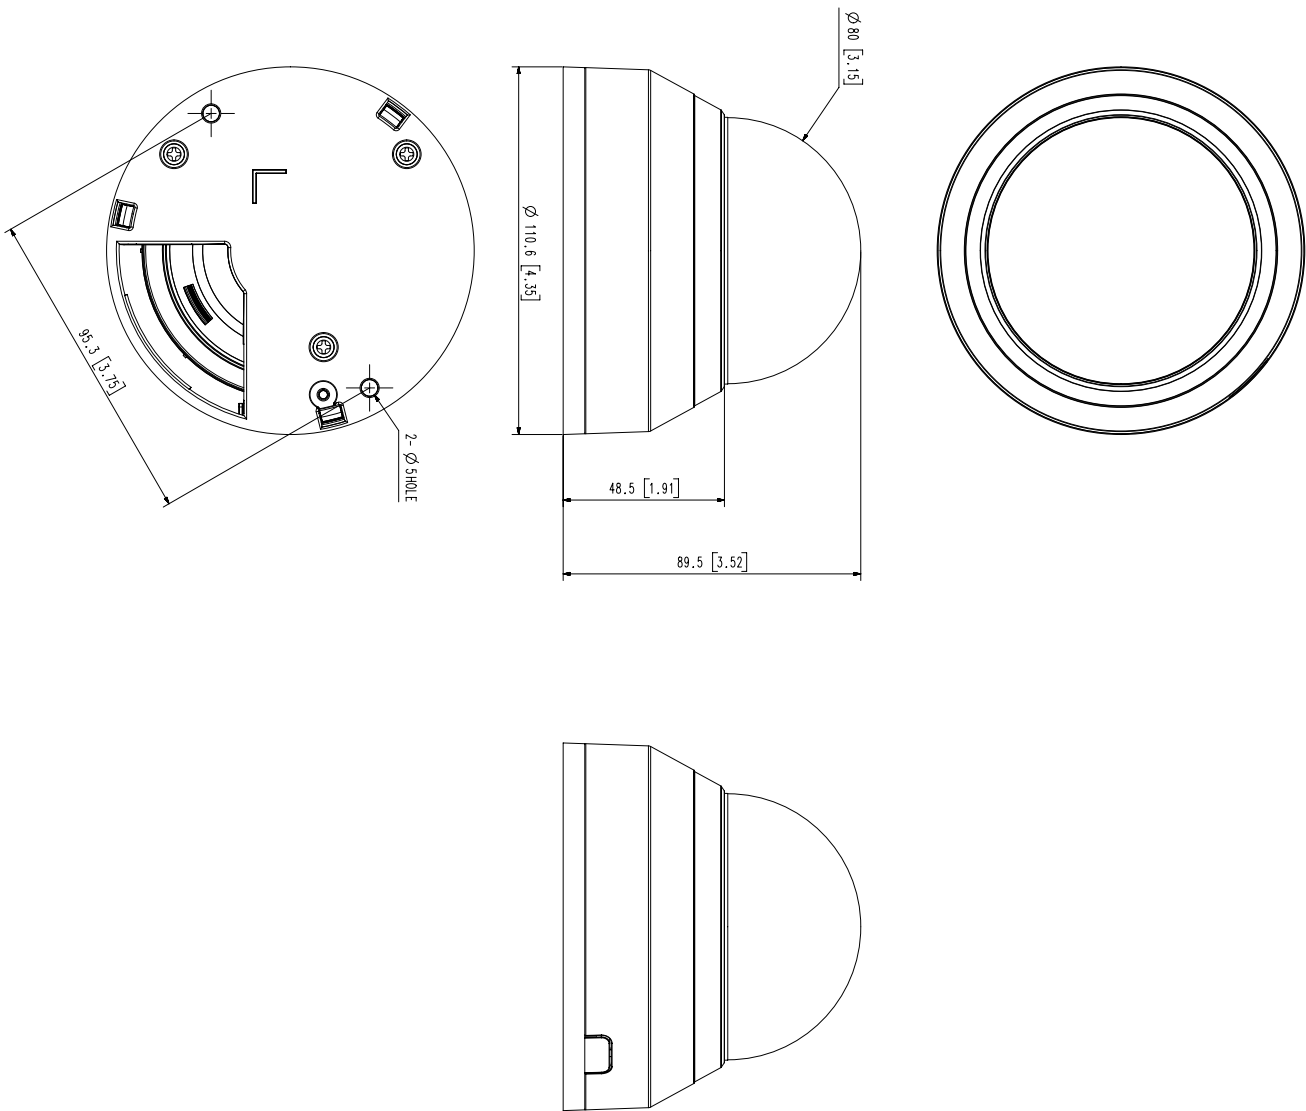

QND-8010R

5M H.265 NW IR Dome Camera

Key Features

- Max. 5Megapixel (2592 x 1944) resolution
- 2.8mm fixed lens
- 0.15Lux (Color), 0Lux (B/W, IR LED on)
- Max. 30fps@5MP (H.265 / H.264)
- H.265, H.264, MJPEG codec support, Multiple streaming
- Day & Night, WDR (120dB)
- Tampering, Motion detection, Defocus detection
- Micro SD / SDHC / SDXC memory slot (Max. 128GB)
- Hallway view, WiseStream II support
- IR Viewable length 20m, PoE

Dimension

QND-8010R/8020R/8030R
UNIT : mm [inch]