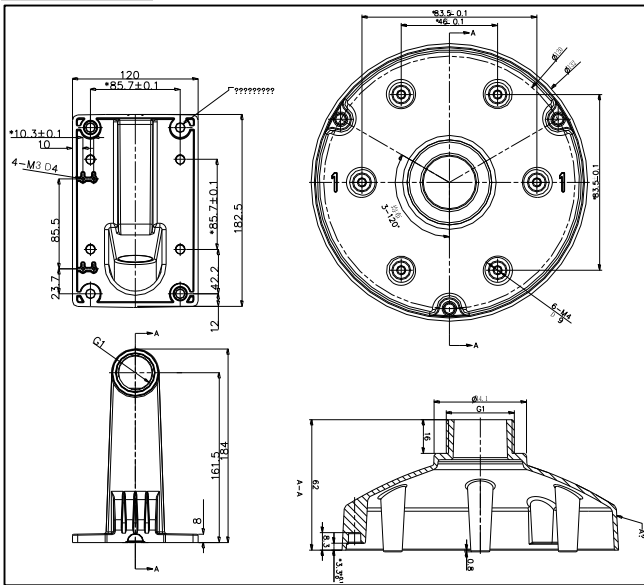

## DS-1273ZJ-130-TRL

Wall Mounting Bracket for Dome Camera  
(with adaptor plate)

### Features:

- Aluminum alloy material with surface spray treatment
- The outlet hole makes the feature looks better
- Better water proof design
- Convenient installation coordinating with lower bowl

### Dimension:

**Note:** The actual bracket may vary from the picture above.

### Parameter:

Model	DS-1273ZJ-130-TRL
Parameters	Wall Mounting Bracket for Dome Camera (with adaptor plate)
Appearance	Hik White
Range of Application	Suitable for dome camera wall mounting
Material	Aluminum Alloy
Dimension	130×182×120mm
Weight	900g