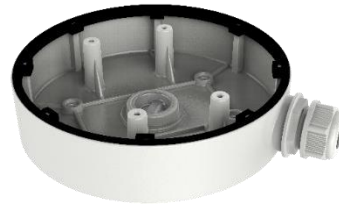

DS-1280ZJ-DM55

Junction Box

Features

- Aluminum alloy with surface spray treatment
- With cable outlet(s)
- Applies to both indoor conditions, and outdoor conditions

Dimension

Available Model

DS-1280ZJ-DM55

Parameter

Model	DS-1280ZJ-DM55
Parameters	Junction Box
Appearance	Hikvision White
Material	Aluminum Alloy
Dimension	Φ 155 mm × 36 mm (Φ 6.1" × 1.42")
Weight	300 g (0.66 lb.)

Notes

- The mount should be installed on the flat surface.
- Waterproof rubber is necessary for the outdoor application.
- The wall must be capable of supporting at least 3 times as much as the total weight of the camera, and the junction box.
- The maximum load capacity of the junction box is 2 kg (4.4 lb.).