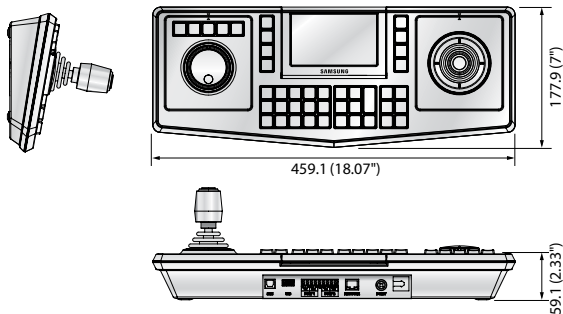

Dimensions

Unit : mm (inch)

		SPC-7000
COMMUNICATION		
Control Equipment		Network Camera / SSM / Analog Camera / DVR
Interface		Ethernet (Network camera) USB (SSM) 1ea, USB 1ea (Upgrade, Config import/export, Image snapshot) RS-485/422 (Analog Camera, DVR) 1ea, RS-485/422 (Cascade among controllers) 1ea
Interface Protocol	Ethernet	SUNAPI
	USB	Dedicated
	RS-485/422	SRD, Pelco-D/P, Panasonic, Vicon, AD, Honeywell, Bosch, Elmo, GE, Samsung-T/E
Units to Control		Network Camera : Max. 255ea, SSM : 1ea, Analog Camera / DVR : Max. 255ea
Baud Rate (RS-485/422)		2400 ~ 57,600bps
Network Protocol		TCP, HTTP, DHCP, IPv4
OPERATIONAL MECHANICAL		
LCD Display		5" TFT LCD
Joystick		3 Axis twist zoom
Jog Shuttle		SSM / DVR playback control
CONTROL		
Camera		Pan / Tilt / Zoom, Focus, Auto focus, Preset, Group, Tour, Swing, Trace, Auto tracking, Alarm off/on, Freeze
Video Wall		Camera-tile (Channel) mapping, Layout (Display division mode) change
Recorder		Recording / Playback control, Alarm off, Menu
Device Management		Built-in device registration / Modification on LCD
User Management		Admin + 9 operators
Import / Export		Configuration import / export
MISCELLANEOUS		
Video Snapshot		Still image (Network camera) export using USB memory
Input		Alphabet input (Virtual keyboard)
Language		English, Spanish, French, Italian, German, Turkish, Polish, Russian, Korean, Chinese, Japanese
ENVIRONMENTAL		
Operating Temperature		0°C ~ 40°C (+32°F ~ +104°F)
Operating Humidity		20 ~ 85%
ELECTRICAL		
Input Voltage		12V DC
Power Consumption		Max. 6.4W
MECHANICAL		
Dimensions (WxHxD)		459.1 x 59.1 x 177.9mm (18.07" x 2.33" x 7")
Weight		1.5Kg (3.3 lb)