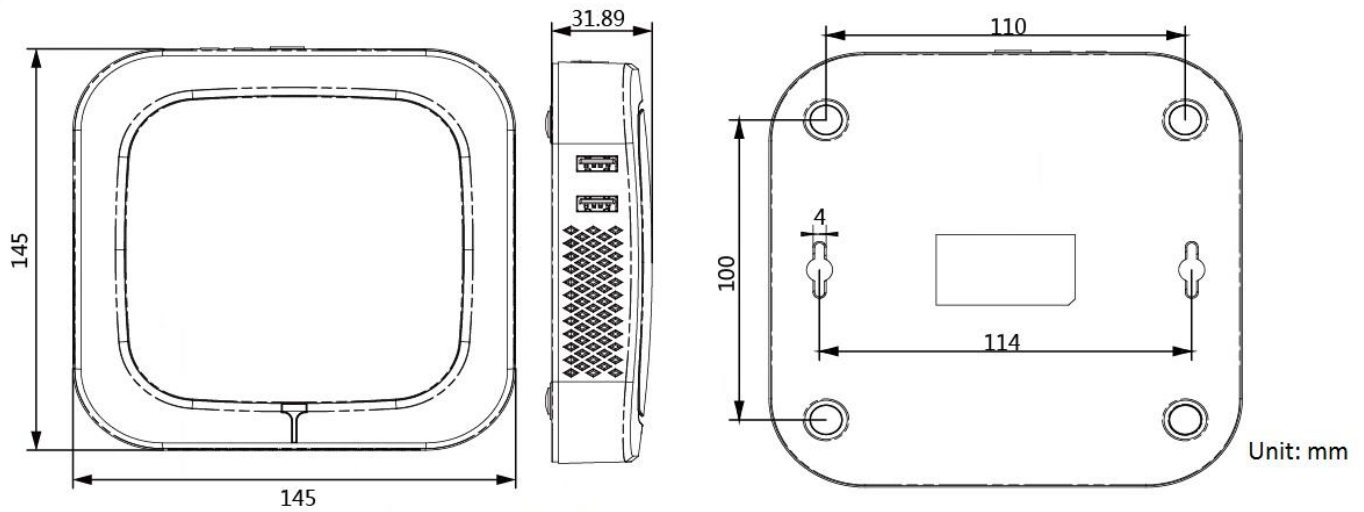

- **Arbitrary Direction Remote Control**

The remote control, adopting wireless communication in 433 MHz, can control the information distribution box in arbitrary direction.

Specifications

Model		DS-D60C-B
Resolution		1920x1080p@30Hz, 1920x1080p@50Hz, 1920x1080p@60Hz, 1280x720p@30Hz, 1280x720p@50Hz, 1280x720p@60Hz, 3840x2160p@30Hz, 3840x2160p@50Hz, 3840x2160p@50Hz (YCbCr420), 3840x2160p@60Hz, 3840x2160p@50Hz (YCbCr420)
Echo cancellation		No
Interface	HDMI OUT	1-ch
	AUDIO IN	1-ch
	AUDIO OUT	1-ch
	LAN	1
	USB	2 x USB 2.0 interface
	TF Card Slot	1
Power		12 VDC, 2 A
Working consumption		≤ 20 W
Standby consumption		≤ 1 W
Working temperature		0 °C to 50 °C (32 °F to 122 °F)
Working humidity		10 % to 90 %
Wired network		1000 M/100 M self-adaptive
Wireless network		Wi-Fi 802.11b/g/n
Bluetooth		Bluetooth 4.0
Dimension	Without package	145 mm x 145 mm x 31.89 mm (5.7" x 5.7" x 1.3")
	With package	188 mm x 176 mm x 101 mm (7.4" x 6.9" x 4.0")
Weight	Net weight	0.6 kg (1.3 lb.)
	Rough weight	0.65 kg (1.4 lb.)
Built-in system	Chip	RK 3288
	CPU	4-core Cortex-A17
	GPU	Mali T764
	Operating memory	2 GB
	Internal memory	8 GB (EMMC), TF Card 32 GB
	Operating system	Android 6.0.1
Accessory		Power Adaptor, Battery, Remote Control, CD-ROM

Appearance

Physical Interfaces

No.	Interface	Description
1	LAN	Network interface
2	HDMI	HDMI video output interface
3	TF	TF card slot
4	AUDIO IN	Audio input
5	AUDIO OUT	Audio output
6	DC 12V	Power interface
7	USB	USB 2.0 interface
8	USB	USB 2.0 interface