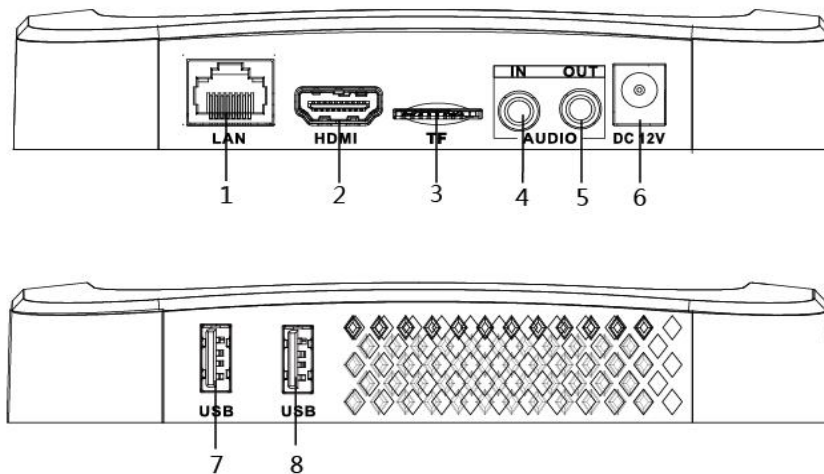

- **Arbitrary Direction Remote Control**

The remote control, adopting wireless communication in 433 MHz, can control the information distribution box in arbitrary direction.

Specifications

Model		DS-D60C-B
Resolution		1920x1080p@30Hz, 1920x1080p@50Hz, 1920x1080p@60Hz, 1280x720p@30Hz, 1280x720p@50Hz, 1280x720p@60Hz, 3840x2160p@30Hz, 3840x2160p@50Hz, 3840x2160p@50Hz (YCbCr420), 3840x2160p@60Hz, 3840x2160p@50Hz (YCbCr420)
Echo cancellation		No
Interface	HDMI OUT	1-ch
	AUDIO IN	1-ch
	AUDIO OUT	1-ch
	LAN	1
	USB	2 x USB 2.0 interface
	TF Card Slot	1
Power		12 VDC, 2 A
Working consumption		≤ 20 W
Standby consumption		≤ 1 W
Working temperature		0 °C to 50 °C (32 °F to 122 °F)
Working humidity		10 % to 90 %
Wired network		1000 M/100 M self-adaptive
Wireless network		Wi-Fi 802.11b/g/n
Bluetooth		Bluetooth 4.0
Dimension	Without package	145 mm x 145 mm x 31.89 mm (5.7" x 5.7" x 1.3")
	With package	188 mm x 176 mm x 101 mm (7.4" x 6.9" x 4.0")
Weight	Net weight	0.6 kg (1.3 lb.)
	Rough weight	0.65 kg (1.4 lb.)
Built-in system	Chip	RK 3288
	CPU	4-core Cortex-A17
	GPU	Mali T764
	Operating memory	2 GB
	Internal memory	8 GB (EMMC), TF Card 32 GB
	Operating system	Android 6.0.1
Accessory		Power Adaptor, Battery, Remote Control, CD-ROM

Appearance

Physical Interfaces

No.	Interface	Description
1	LAN	Network interface
2	HDMI	HDMI video output interface
3	TF	TF card slot
4	AUDIO IN	Audio input
5	AUDIO OUT	Audio output
6	DC 12V	Power interface
7	USB	USB 2.0 interface
8	USB	USB 2.0 interface