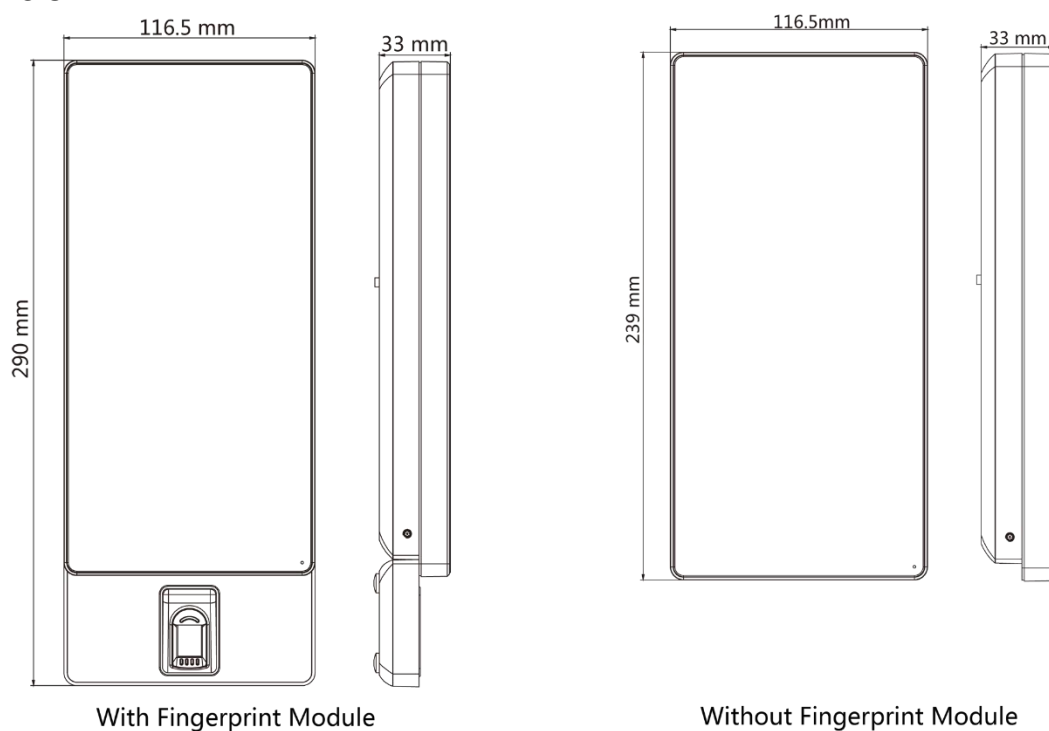

Time synchronization	Support
General	
Power supply method	2-pin connector
Power supply	12 VDC/2 A
Working temperature	-30 °C to 60 °C (-22 °F to 140 °F)
Working humidity	10 to 90% (No condensing)
Dimensions	290 mm × 116.5 mm × 33 mm (11.4" × 4.6" × 1.3")
Protective level	IP65
Installation	Surface
Language	English, Spanish (South America), Arabic, Thai, Indonesian, Russian, Vietnamese, Portuguese (Brazil)
Platform	Hik-ProConnect and HikCentral Professional

▪ Available Model

DS-K1T671MF

▪ Dimension