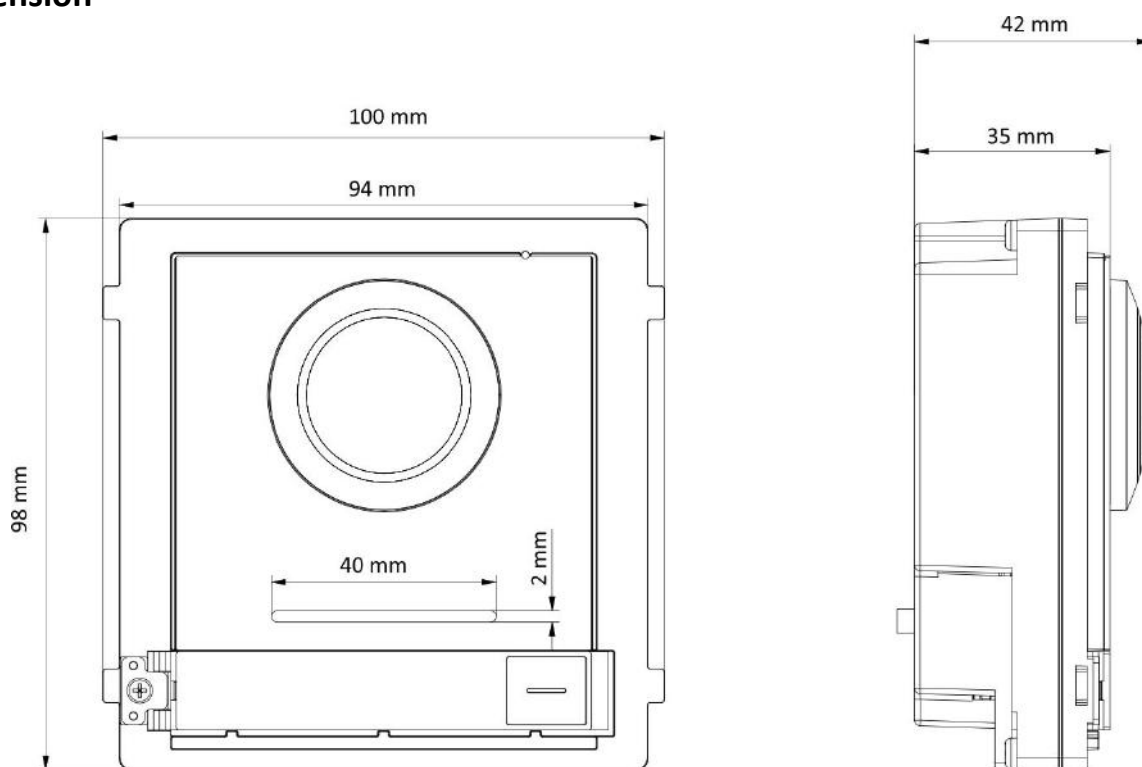

▪ Specification

System parameters	
Operating system	Embedded Linux operation system
ROM	32 MB
RAM	256 MB
CPU	Embedded Processor
Display parameters	
Screen size	NA
Operation method	NA
Type	NA
Resolution	NA
Video parameters	
Supplement light	Low illumination, IR supplement lights
Video standard	H.264
Lens	1
FOV	Horizontal: 146°, Vertical: 82°
WDR	Support
Resolution	2 MP
Audio parameters	
Audio input	Built-in omnidirectional microphone
Audio compression standard	G.711 U, G.711 A
Audio output	Built-in loudspeaker
Audio compression bitrate	64 Kbps
Audio quality	Noise suppression and echo cancellation
Volume adjustment	Adjustable
Capacity	
Fingerprint capacity	/
User capacity	2000
Face capacity	NA
Card capacity	6000
Linked indoor station capacity	500
Event capacity	/
Sub door station capacity	16
Network parameters	
Communication protocol	TCP/IP, RTSP
Wired network	10/100 Mbps self-adaptive Ethernet
Wi-Fi	NA
Bluetooth	NA
3G/4G	NA

▪ Available Model

DS-KD8003-IME1(B)/Europe BV

▪ Dimension

Headquarters

No.555 Qianmo Road, Binjiang District,
Hangzhou 310051, China
T +86-571-8807-5998
www.hikvision.com

Follow us on social media to get the latest product and solution information.