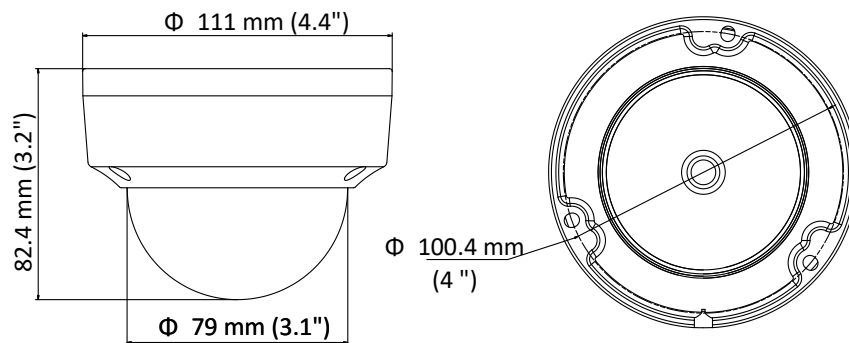

Dimension

Accessories

Distributed by

HIKVISION

Headquarters

No.555 Qianmo Road, Binjiang District,
Hangzhou 310051, China
T +86-571-8807-5998
overseasbusiness@hikvision.com

Hikvision USA
T +1-909-895-0400
sales.usa@hikvision.com

Hikvision Italy
T +39-0438-6902
info.it@hikvision.com

Hikvision Singapore
T +65-6684-4718
sg@hikvision.com

Hikvision Africa
T +27 (10) 0351172
sale.africa@hikvision.com

Hikvision Europe
T +31-23-55-42-770
info.eu@hikvision.com

Hikvision France
T +33(0)1-85-330-450
info.fr@hikvision.com

Hikvision Oceania
T +61-2-8599-4233
salesau@hikvision.com

Hikvision Hong Kong
T +852-2151-1761

Hikvision Middle East
T +971-4-8816086
salesme@hikvision.com

Hikvision Spain
T +34-91-737-16-55
info.es@hikvision.com

Hikvision Canada
T +1-909-895-0400
sales.usa@hikvision.com

Hikvision Russia
T +7-495-669-67-99
saleru@hikvision.com

Hikvision Poland
T +48-22-460-01-50
poland@hikvision.com

Hikvision Korea
T +82-31-731-8841
sales.korea@hikvision.com

Hikvision India
T +91-22-28469900
sales@pramahikvision.com

Hikvision UK
T +01628-902140
support.uk@hikvision.com

Hikvision Brazil
T +55 11 3318-0050
Latam.support@hikvision.com