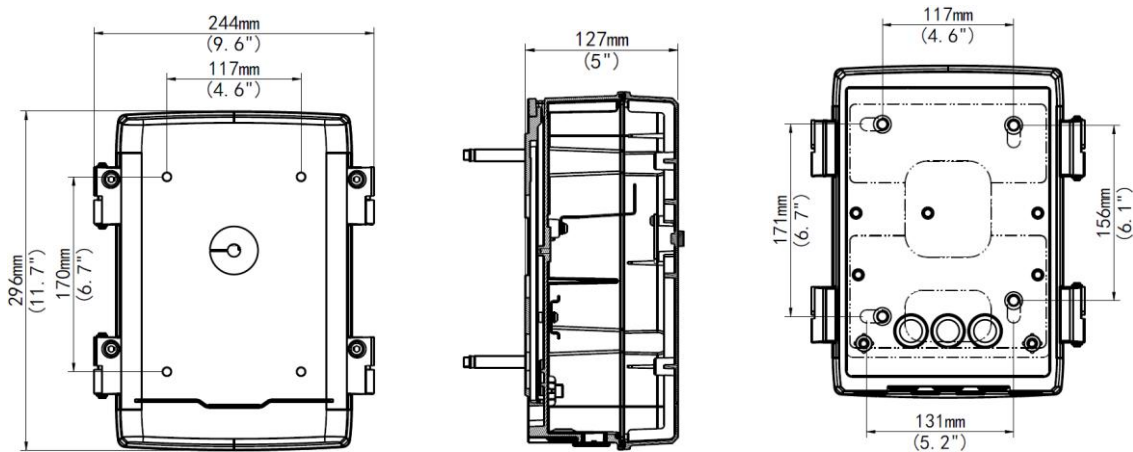

TR-JB12-IN 12-inch Junction Box

Specifications

Model	TR-JB12-IN
Application	Outdoor or indoor cable junction box for PTZ Dome series
Dimensions	296mmx244mmx127mm (11.7" x9.6" x5")
Weight	2.5kg(5.5lb)
Material	Aluminium alloy

Dimensions

Zhejiang Uniview Technologies Co.,Ltd.

South Tower, Building 10, Wanlun Science Park, 88 Jiangling Road, Hangzhou, P.R.China 310051

Email: overseasbusiness@uniview.com; globalsupport@uniview.com