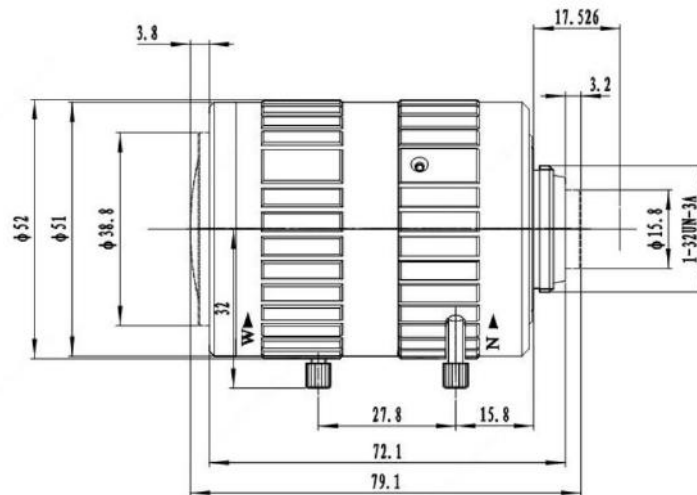

Dimensions

Zhejiang Uniview Technologies Co.,Ltd.

South Tower, Building 10, Wanlun Science Park, 88 Jiangling Road, Hangzhou, P.R.China 310051

Email: overseasbusiness@uniview.com; globalsupport@uniview.com

<http://www.uniview.com>

©2015-219 Zhejiang Uniview Technologies Co.,Ltd. All rights reserved.

*Product specifications and availability are subject to change without notice.