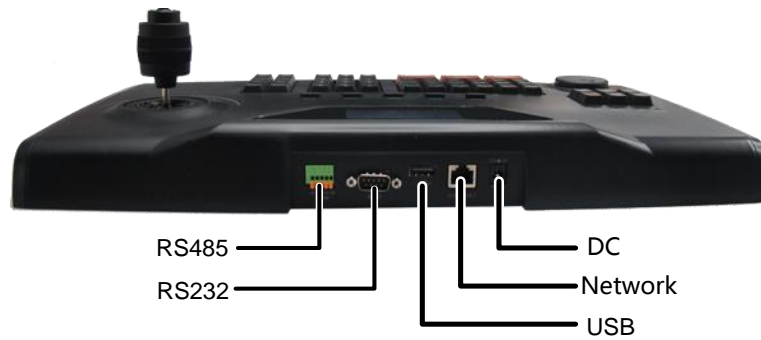

Specifications

Product model	KB-1100
Joystick	four-dimensional joystick
Ethernet port	1 RJ-45 10 M / 100 M adaptive Ethernet port
USB Interface	1 USB2.0 interfaces
Serial Interface	1 RS-232, 2 RS-485
Power Supply	12V DC
Consumption	5W
Working Temperature	-10°C ~ + 55°C
Working Humidity	10% ~ 90%
Dimensions	47mm × 270mm × 440mm(1.9" × 10.6" × 17.3")
Weight	<1kg

Interface figure