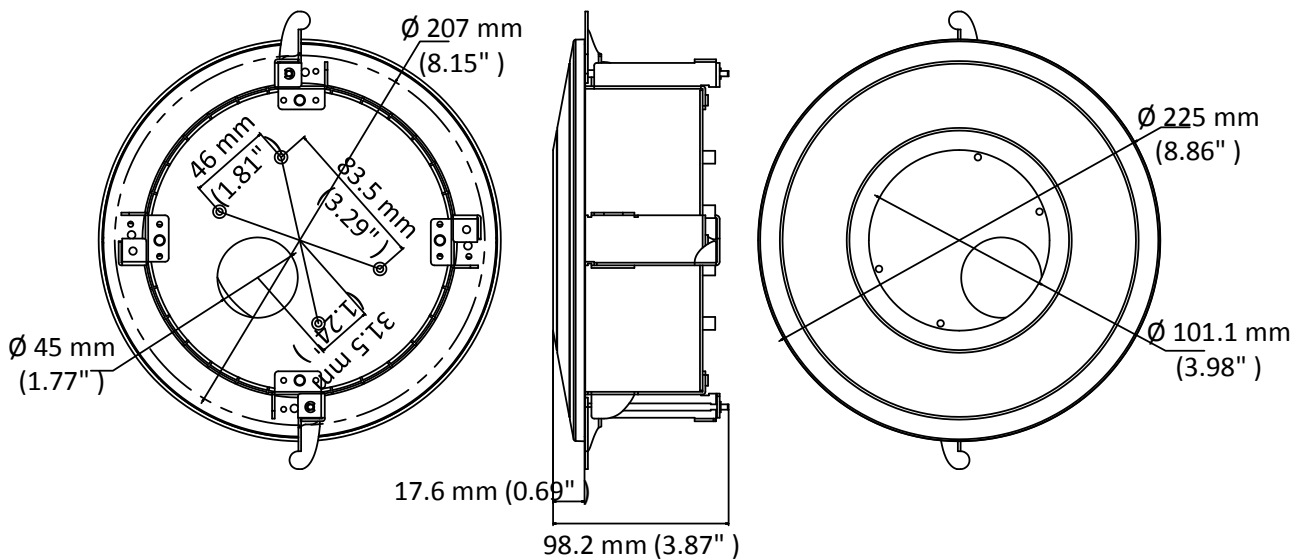

DS-1227ZJ-DM37

In-Ceiling Mount

Features

- Steel and plastic with surface spray treatment
- In-ceiling mount saves installation space

Dimension

Available Model

DS-1227ZJ-DM37

Parameter

Model	DS-1227ZJ-DM37
Parameters	In-Ceiling Mount
Appearance	Hikvision White
Material	Steel and Plastic
Dimension	$\varnothing 225 \text{ mm} \times 98.2 \text{ mm}$ (8.86" \times 3.87")
Weight	700 g (1.54 lb.)