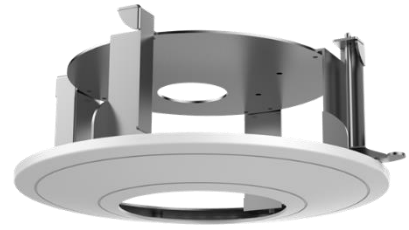

DS-1227ZJ-DM37

In-Ceiling Mount

Features

- Steel and plastic with surface spray treatment
- In-ceiling mount saves installation space

Dimension

Available Model

DS-1227ZJ-DM37

Parameter

Model	DS-1227ZJ-DM37
Parameters	In-Ceiling Mount
Appearance	Hikvision White
Material	Steel and Plastic
Dimension	$\varnothing 225 \text{ mm} \times 98.2 \text{ mm}$ (8.86" \times 3.87")
Weight	700 g (1.54 lb.)

Notes

- The mount should be installed on the flat ceiling
- The ceiling must be capable of supporting over 3 times as much as the total weight of the camera and the mount
- The maximum load capacity of the mount is 3 kg (6.6 lb.)