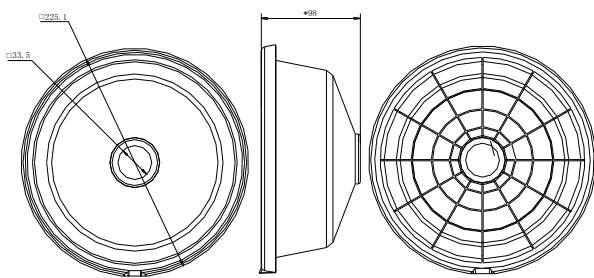

### Features:

- Water chute design for preventing rainwater from flowing to camera housing;
- Prevent direct sunlight and improve image quality;
- Rain protection and six-level windproof;
- Weaken the possibility of freezing;
- Match up with wall mount(DS-1273ZJ series)

### Dimension:

### Parameter:

Model	DS-1253ZJ-L
Parameters	Rain Shade for Outdoor Dome Camera
Appearance	Hikvision White
Material	PP+30%GF
Dimension	Φ 225.1×98mm
Weight	198g