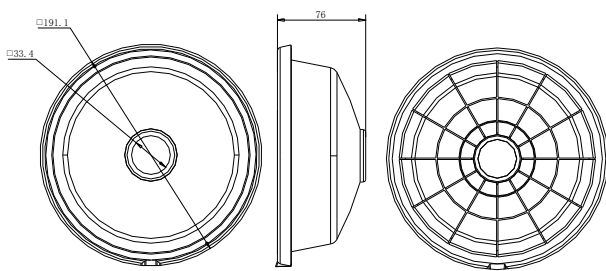

### Dimension:

### Parameter:

Model	DS-1253ZJ-M
Parameters	Rain Shade for Outdoor Dome Camera
Appearance	Hikvision White
Material	PP+30%GF
Dimension	Φ 191.1×76mm
Weight	133g