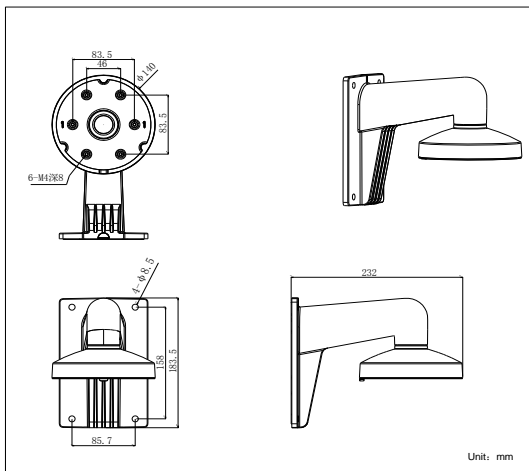

## DS-1273ZJ-140

DS-2CC51xxP(N) Wall Mounting Bracket for Dome Camera

### Features:

- Aluminum alloy material with surface spray treatment
- The outlet hole makes the feature looks better
- Better water proof design
- Convenient installation coordinating with lower bowl

### Dimension:

### Parameter:

Model	DS-1273ZJ-140
Parameters	DS-2CC51xxP(N) Wall Mounting Bracket for Dome Camera
Appearance	Hikvision White
Range of Application	Suitable for DS-2CC51xxP(N) dome camera wall mounting
Material	Aluminum Alloy
Dimension	Φ 140×182×120mm
Weight	703g