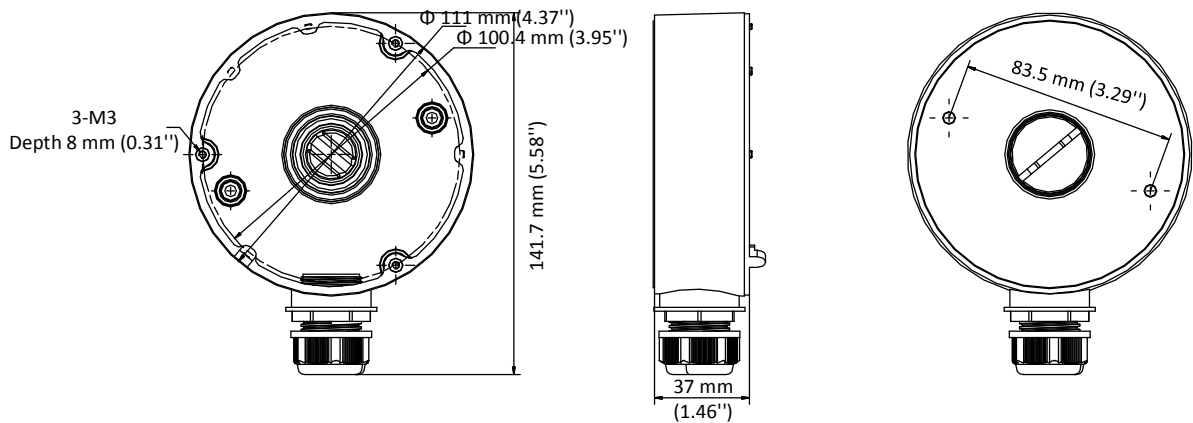

DS-1280ZJ-DM18

Junction Box

Feature

- Aluminum alloy material with surface spray treatment
- With cable hole(s)

Dimension

Available Model

DS-1280ZJ-DM18

Parameter

Model	DS-1280ZJ-DM18
Parameters	Junction Box
Appearance	Hikvision White
Material	Aluminum Alloy
Dimension	$\Phi 111\text{mm}$ ($\Phi 4.37''$)
Weight	Approx. 150 g (0.33 lb.)

Note

- The junction box should be installed on a flat surface.
- Waterproof rubber is necessary for outdoor application.
- The wall should be capable of supporting over 3 times as much as the total weight of the camera and the junction box.
- The maximum load capacity of the junction box is 4.5 kg (9.92 lb.).