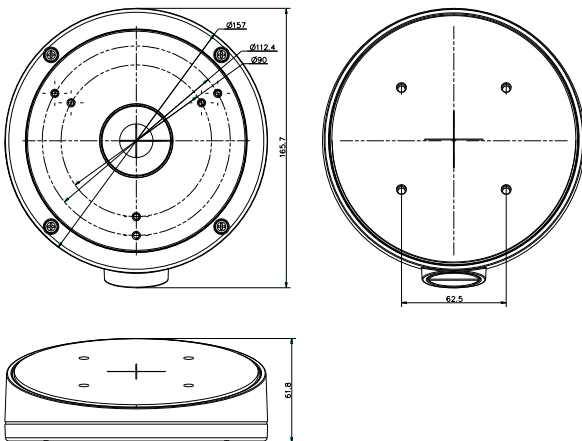

DS-1281ZJ-M

Inclined Ceiling Mount Bracket for Dome Camera

Features:

- Aluminum alloy material with surface spray treatment
- Waterproof design

Dimension:

Order Model:

DS-1281ZJ-M

Parameter:

Model	DS-1281ZJ-M
Parameters	Inclined Ceiling Mount Bracket for Dome Camera
Appearance	Hikvision White
Material	Aluminum Alloy
Dimension	Φ 157×165.5×60mm
Weight	586g

Notice:

- The bracket should be installed on flat wall
- Waterproof rubber is necessary for outdoor application
- The wall must be capable of supporting over 3 times as much as the total weight of the camera and the mount.
- The maximum load capacity of the bracket is 4.5KG

Note: The actual dome camera may vary from the picture above.