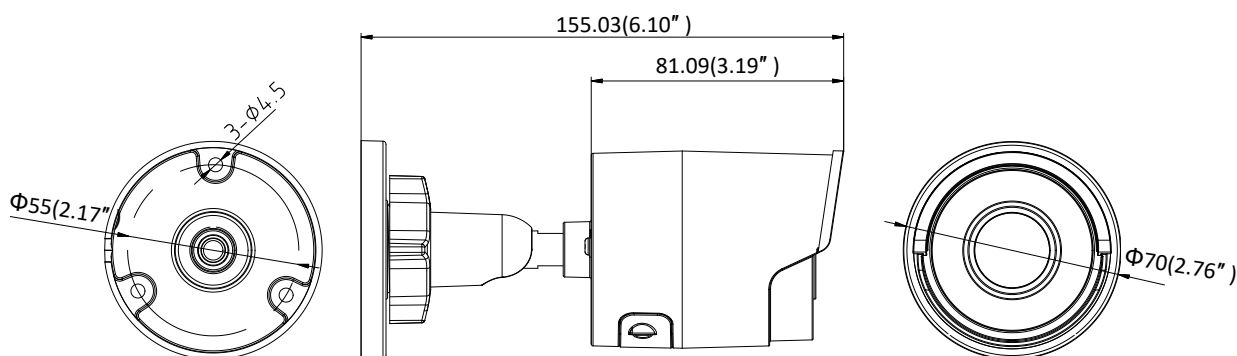

Image Setting	Rotate mode, saturation, brightness, contrast, sharpness and white balance adjustable by client software or web browser
Target Cropping	No
Day/Night Switch	Day/Night/Auto/Schedule
<b>Network</b>	
Network Storage	Support Micro SD/SDHC/SDXC card (128G), local storage and NAS (NFS,SMB/CIFS), ANR
Alarm Trigger	Motion detection, video tampering, network disconnected, IP address conflict, illegal login, HDD full, HDD error
Protocols	TCP/IP, ICMP, HTTP, HTTPS, FTP, DHCP, DNS, DDNS, RTP, RTSP, RTCP, PPPoE, NTP, UPnP™, SMTP, SNMP, IGMP, 802.1X, QoS, IPv6, Bonjour
General Function	One-key reset, anti-flicker, three streams, heartbeat, mirror, password protection, privacy mask, watermark, IP address filter
Firmware Version	V5.5.80
API	ONVIF (PROFILE S, PROFILE G), ISAPI
Simultaneous Live View	Up to 6 channels
User/Host	Up to 32 users 3 levels: Administrator, Operator and User
Client	iVMS-4200, Hik-Connect, iVMS-5200, iVMS-4500
Web Browser	Plug-in required live view: IE8+, Chrome 41.0-44, Firefox 30.0-51, Safari 8.0-11 Plug-in free live view: Chrome 45.0+, Firefox 52.0+
<b>Interface</b>	
Communication Interface	1 RJ45 10M/100M self-adaptive Ethernet port
Video Output	No
On-board storage	Built-in Micro SD/SDHC/SDXC slot, up to 128 GB
SVC	H.264 and H.265 encoding
Reset Button	Yes
<b>General</b>	
Operating Conditions	-30 °C to +60 °C (-22 °F to +140 °F), Humidity 95% or less (non-condensing)
Power Supply	12 VDC ± 25%, Φ 5.5 mm coaxial power plug PoE (802.3af, class 3)
Power Consumption and Current	12 VDC, 0.5 A, max. 6 W PoE (802.3af, 36 V to 57 V), 0.2 A to 0.1 A, max. 7.5 W
Protection Level	IP67
Material	Metal
Dimensions	Camera: Φ 70 × 155.03 mm (Φ 2.8" × 6.1") Package: 216 × 121 × 118 mm (8.5" × 4.8" × 4.7")
Weight	Camera: Approx. 420 g (0.9 lb.) With Package: Approx. 700 g (1.5 lb.)

## Dimension