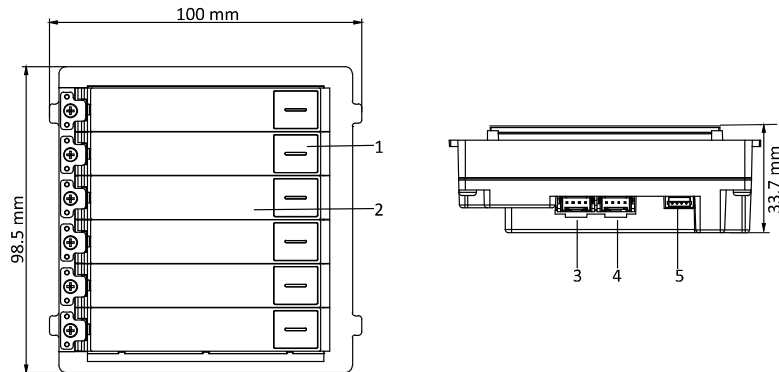

Appearance and Interface