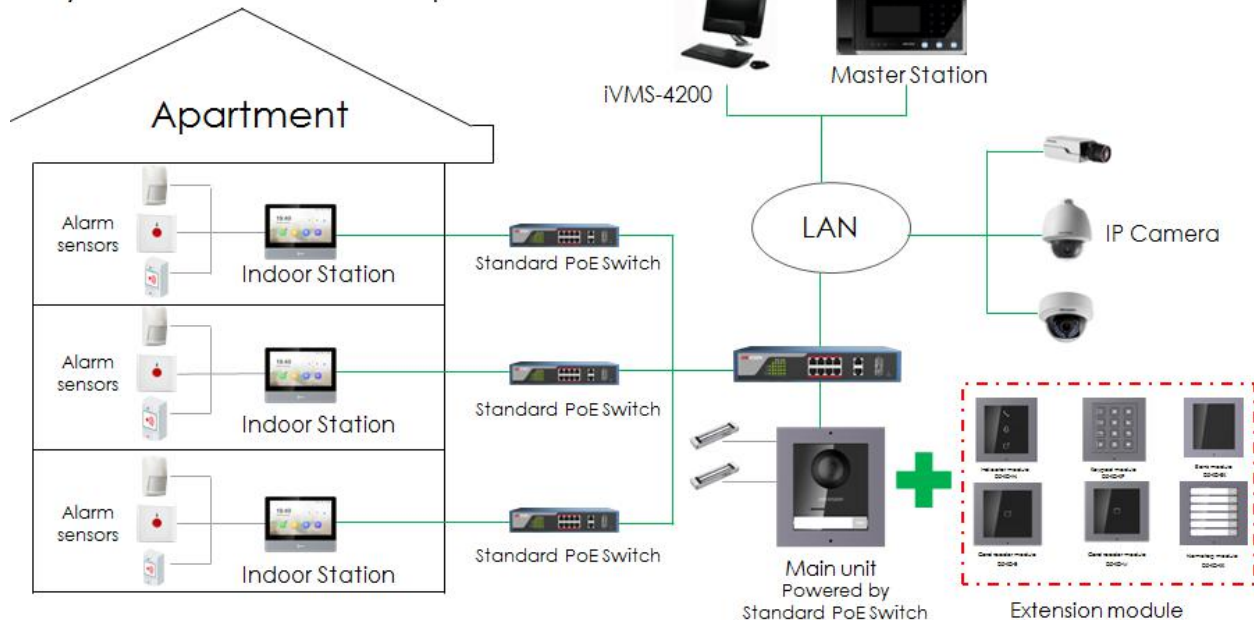

DS-KD-KK

Video Intercom Nametag Module

Key Feature

- Dial the resident at one-touch
- Backlight compensation
- Easy and extend

Available Model

DS-KD-KK

Specification

Model		DS-KD-KK
System parameters	Processor	Embedded MCU Processor
	Operation method	Physical Button
Interfaces	Module-connecting	2(1 Input, 1 Output)
	Debug	1
General	Physical button	6
	DIP Switch	8
	Power supply	Powered by DS-KD8003-IME1
	Power consumption	≤2 W
	Working temperature	-40° C to +60° C (-40° F to 140° F)
	Working humidity	10% to 95%
	IP protection level	IP65
	Installation	Flush Mounting, Surface Mounting
Dimensions (L × W × H)	98.21 mm × 100.21 mm × 33.7 mm (3.87" × 3.95" × 1.33")	

Typical Application

System Framework for Apartment

Appearance and Interface

No.	Description
1	Call Button
2	Name Tag
3	Module-connecting Interface(output)
4	Module-connecting Interface(input)
5	Debug

Distributed by