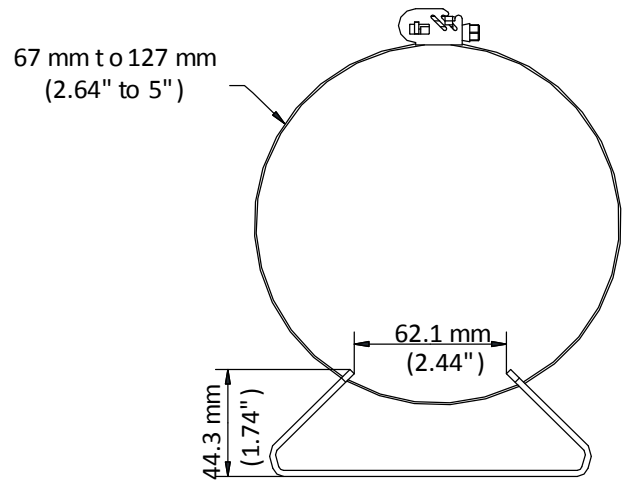

DS-1275ZJ-S-SUS

Vertical Pole Mount

Features

- Stainless steel with surface spray treatment
- Stainless steel ensures the reliable structure
- Adjustable diameter from 67 mm to 127 mm (2.64" to 5")

Dimension

Available Model

DS-1275ZJ-S-SUS

Parameter

Model	DS-1275ZJ-S-SUS
Parameters	Vertical Pole Mount
Appearance	White
Material	Stainless Steel
Dimension	144 mm × 131.6 mm × 44.3 mm (5.67" × 5.18" × 1.74")
Weight	760 g (1.68 lb.)

Notes

- The mount should be installed on the flat surface.
- Waterproof rubber is necessary for outdoor application.
- The pole must be capable of supporting at least 3 times as much as the total weight of the camera, and the mount.
- The maximum load capacity of the mount is 10 kg (22 lb.).