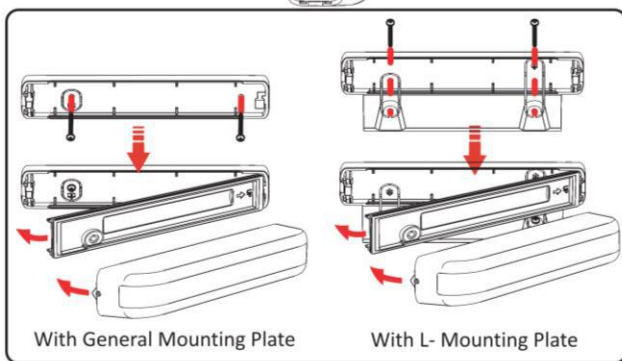

Application Scenario	Indoor,Outdoor
Bracket	L-shaped adapter included

▪ **Installation**

▪ **Available Model**

DS-PDC10AM-EG2-WE