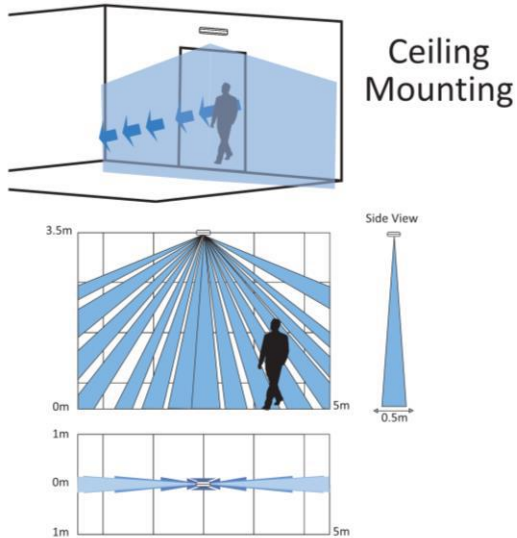

Application Scenario	Indoor,Outdoor
Bracket	L-shaped adapter included

▪ **Installation**

▪ **Available Model**

DS-PDC10AM-EG2-WE