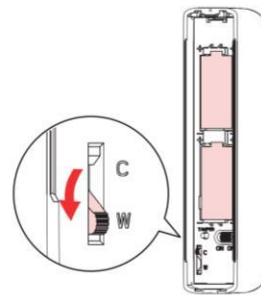

Application Scenario	Indoor,Outdoor
Bracket	L-shaped adapter included

▪ **Installation**

▪ **Available Model**

DS-PDC10AM-EG2-WE