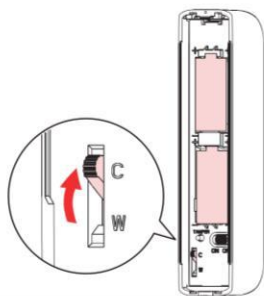

Application Scenario	Indoor,Outdoor
Bracket	L-shaped adapter included

▪ **Installation**

▪ **Available Model**

DS-PDC10AM-EG2-WE