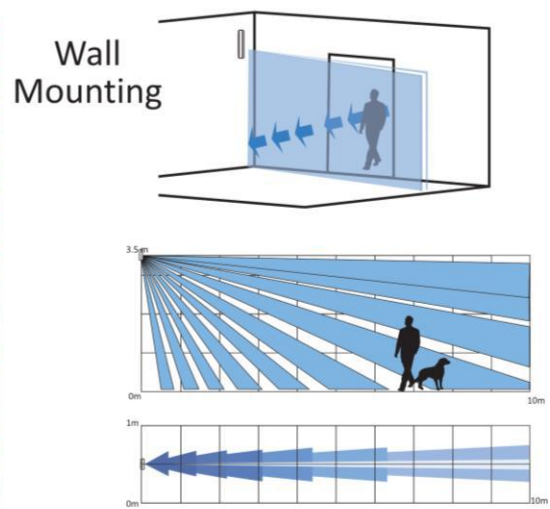

Application Scenario	Indoor,Outdoor
Bracket	L-shaped adapter included

▪ **Installation**

▪ **Available Model**

DS-PDC10AM-EG2-WE