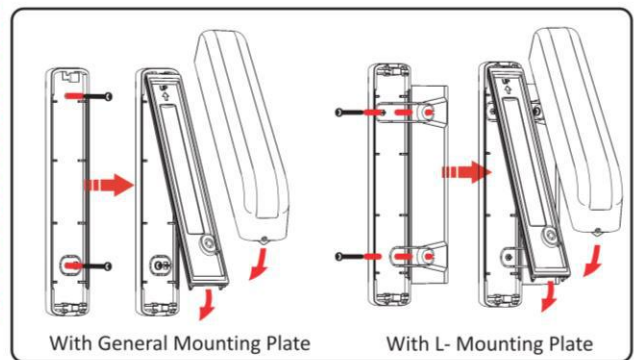

Application Scenario	Indoor,Outdoor
Bracket	L-shaped adapter included

▪ **Installation**

▪ **Available Model**

DS-PDC10AM-EG2-WE