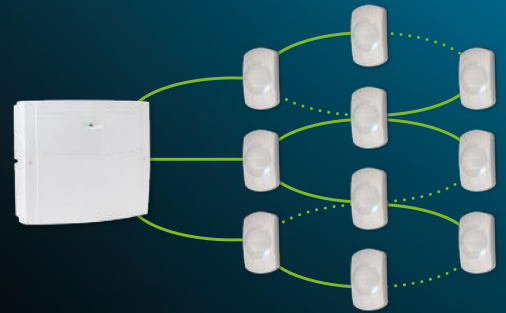

Install in seconds

Speed up your installations and spend less time installing devices. Capture has been designed with the installer in mind and includes a host of installer friendly features, making installation and commissioning a doddle.

Applications

Capture motion detectors excel in a wide variety of professional security applications.

For technical specs, see the manual via the TexecomPro mobile app. Visit digital.texe.com/pro for more info.