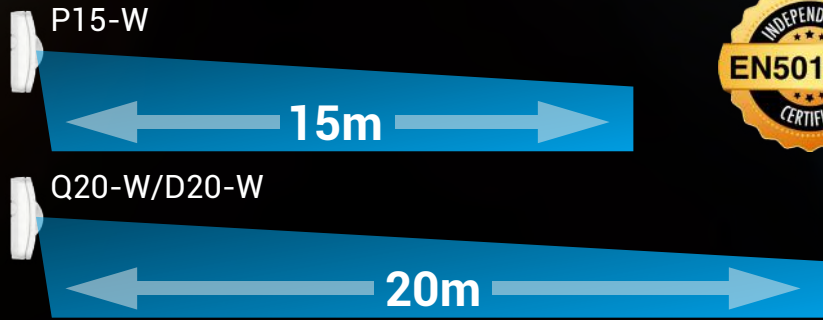

Outstanding catch performance

Texecom's design team started with the perfect optical geometry for motion sensing, and developed a beautiful minimalist low-profile design that celebrates, rather than hides, its optical prowess.

Note: Coverage patterns differ when in PetWise mode.

Model	Part Number	Description	Mounting	EN Grade	Compliance	Options	Pyro	Microwave	Range	Coverage	Mounting Height	LED
P15-W	GDA-0001	Wireless 15m PIR 868MHz	Wall	G2	EN50131-2-2	PW	Dual		15m	90°	1.5m - 3m	Tri-Colour
Q20-W	GDB-0001	Wireless 20m Quad PIR 868MHz	Wall	G2	EN50131-2-2	PW	Quad		20m	90°	1.5m - 3m	Tri-Colour
D20-W	GDC-0001	Wireless 20m Dual Tech 868MHz	Wall	G2	EN50131-2-4	PW, CW, DT	Quad	•	20m	85°	1.5m - 3m	Tri-Colour

Options key : PW = PetWise mode CW = CloakWise mode DT = Dual Technology mode

Peerless wireless connectivity

All wireless Capture models feature the same form-factor as their wired counterparts, EN Grade 2 certification and Texecom's multi award-winning *Ricochet* mesh technology for commercial grade wireless performance.