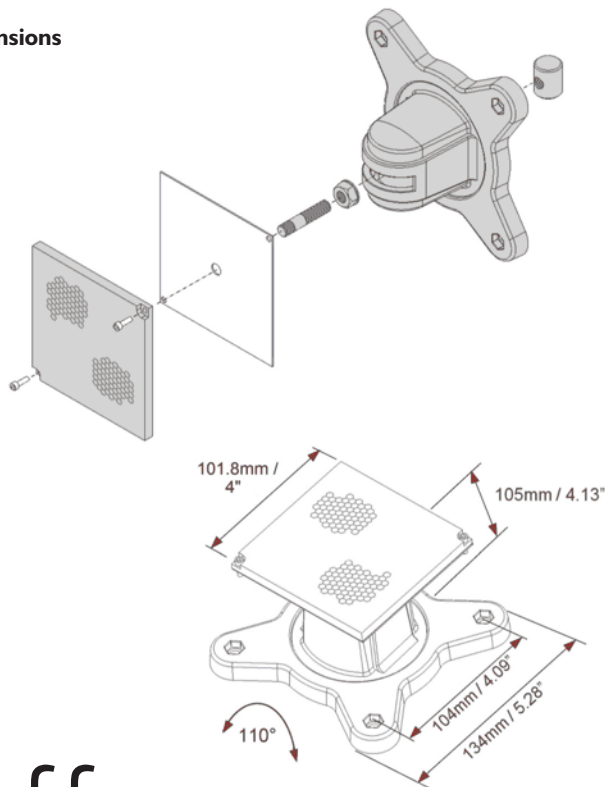

Dimensions

FFE Ltd
1455 Jamike Ave Ste 200, Erlanger
KY 41018-3147 USA

t 940 271 0435
f 972 534 1526
e america@ffeuk.com
w www.ffeuk.com

Formerly known as Fire Fighting Enterprises Ltd

Specifications and wiring information are provided for information only and are believed to be accurate. FFE Ltd assumes no responsibility for their use. Data and design are subject to change without notice. Installation and wiring instructions are shipped with the products and should always be used for actual installation. For more information, contact your Sales Representative.

Document Part No: 24-0027-04