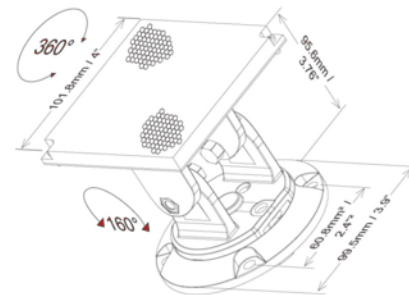

Dimensions

FFE Ltd
1455 Jamike Ave Ste 200, Erlanger
KY 41018-3147 USA

t 940 271 0435
f 972 534 1526
e america@ffeuk.com
w www.ffeuk.com

Formerly known as Fire Fighting Enterprises Ltd

Specifications and wiring information are provided for information only and are believed to be accurate. FFE Ltd assumes no responsibility for their use. Data and design are subject to change without notice. Installation and wiring instructions are shipped with the products and should always be used for actual installation. For more information, contact your Sales Representative.

Document Part No: 24-0027-04