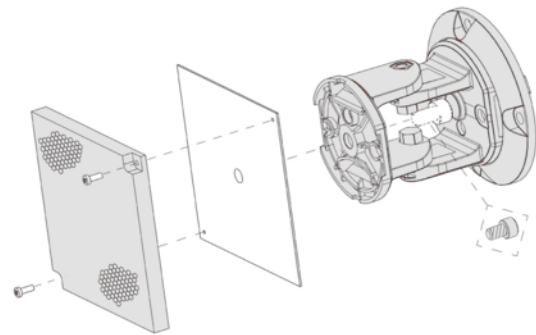

Dimensions

FFE Ltd
1455 Jamike Ave Ste 200, Erlanger
KY 41018-3147 USA

t 940 271 0435
f 972 534 1526
e america@ffeuk.com
w www.ffeuk.com

Formerly known as Fire Fighting Enterprises Ltd

Specifications and wiring information are provided for information only and are believed to be accurate. FFE Ltd assumes no responsibility for their use. Data and design are subject to change without notice. Installation and wiring instructions are shipped with the products and should always be used for actual installation. For more information, contact your Sales Representative.

Document Part No: 24-0027-04